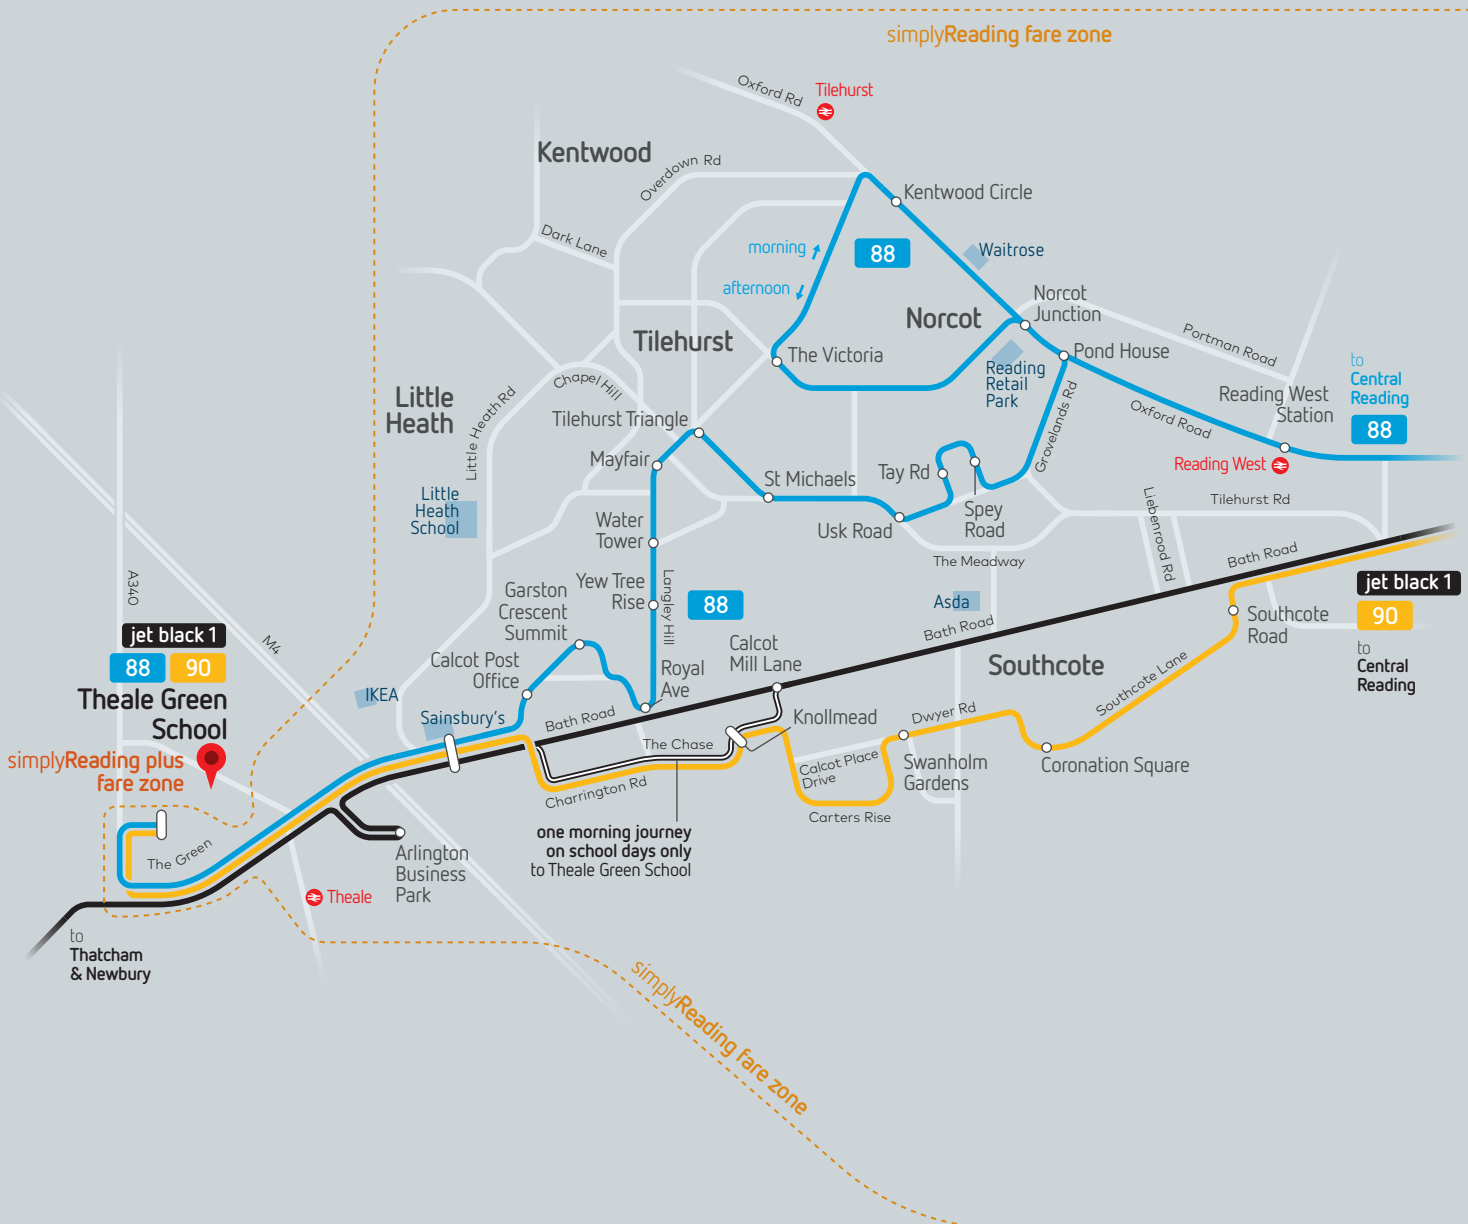

getting to & from Theale Green School

jet black

1

Reading Station | Theale Green School via Bath Road & Calcot Sainsbury's

to school am

☞ Central Reading Blagrave Street stop EP	7.40
Bath Road Greenwood Road	8.10
Calcot Sainsbury's	8.22
Ⓛ Theale Green School	8.31

from school pm

Ⓛ Theale Green School	3.27
Calcot Sainsbury's	3.38
Bath Road Greenwood Road	3.45
☞ Central Reading Station Road stop SD	4.07

88

Oxford Road | Theale Green School via Norcot, Dee Park, Tilehurst Triangle & Garston Crescent

to school am

☞ Central Reading Friar Street stop FE	6.48
Oxford Road Beresford Road	6.56
Oxford Road Norcot Junction	7.01
Tilehurst The Victoria	7.06
☞ Oxford Road Kentwood Circle	7.12
Dee Road Spey Road	7.22
Tilehurst Triangle stop Y	7.35
Tilehurst Water Tower	7.40
Calcot Garston Crescent Summit	7.46
Calcot Sainsbury's	7.52
Ⓛ Theale Green School	8.02

from school pm

Ⓛ Theale Green School	3.10
Calcot Sainsbury's	3.18
Calcot Garston Crescent Summit	3.22
Tilehurst Water Tower	3.30
Tilehurst Triangle stop Z	3.37
Dee Road Spey Road	3.48
Oxford Road Norcot Junction	4.00
☞ Oxford Road Kentwood Circle	4.05
Tilehurst The Victoria	4.09
Oxford Road Beresford Road	4.23
☞ Central Reading Station Road stop SD	4.33

90

Reading Station | Theale Green School via Southcote, Ford's Farm & Beansheaf

to school am

☞ Central Reading Blagrave Street stop EK	7.27
Coronation Square	7.45
Swanholme Gardens	7.50
Calcot Sainsbury's	8.01
Ⓛ Theale Green School	8.09

from school pm

Ⓛ Theale Green School	3.10
Calcot Sainsbury's	3.18
Dwyer Road Boundary	3.29
Coronation Square	3.38
☞ Central Reading Blagrave Street stop EK	4.04

route 89 no longer runs from Mon 5 Jan 2025

route 88 has been adjusted in Tilehurst to cover the majority of stops. If you used route 89 for Pangbourne and Tidmarsh, contact West Berkshire Council to arrange alternative travel.

full timetables on reading-buses.co.uk
or pick up a leaflet