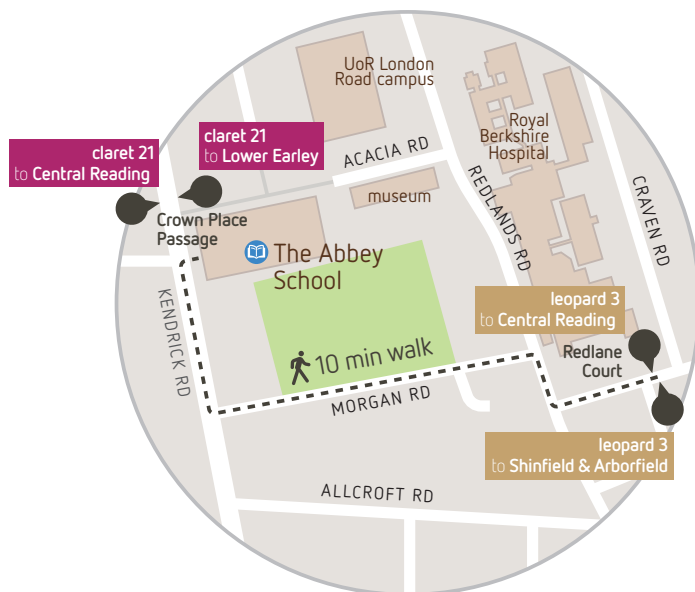

from school pm

☺ Kendrick Rd Crown PI Passage (for school)	4.08
Christchurch Road Christchurch Green	4.14
Lower Earley Chalfont Way Circle	4.26
Lower Earley Chatton Close Asda	4.31
Lower Earley Chilcombe Way	4.35

full timetables on reading-buses.co.uk
or pick up a leaflet

bus stops and directions on next page

80

Caversham Park | The Abbey School via Caversham Library

to school	am
Caversham Park Devon Drive	6.55
Caversham Park Queensway	6.59
Courtenay Drive Top	7.02
Caversham Library	7.19
Morgan Road (for school)	7.34

from school	pm
Morgan Road (for school)	4.04
Caversham Library	4.22
Courtenay Drive Top	4.34
Caversham Park Barnard Close	4.37
Caversham Park Earlsfield Close	4.42

81

Caversham Heights | The Abbey School via Caversham Library