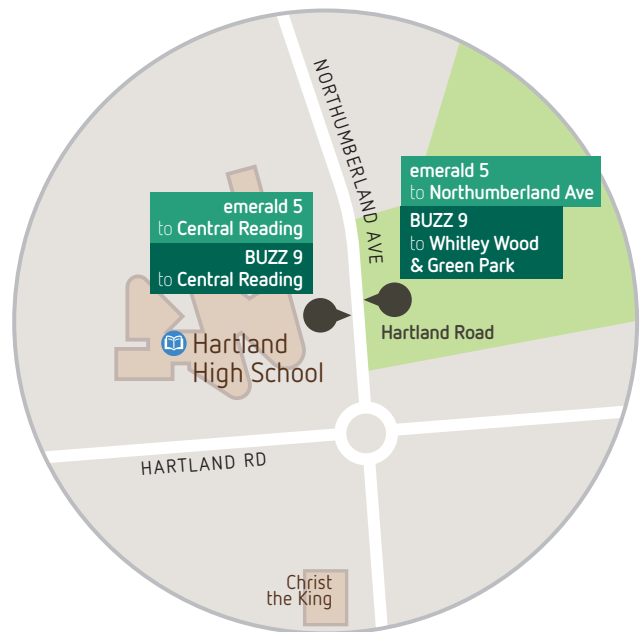

buzz 9

Reading Station | Hartland High School via Royal Berkshire Hospital & Cressingham Road

to school	am
Central Reading Station Road stop SC	7.40
Central Reading Market Place stop MA	7.42
Royal Berkshire Hospital Main entrance	7.47
Shinfield Road Cressingham Road Church	7.54
Whitley Staverton Road	7.58
Whitley Hartland Road (for school)	8.02

from school	pm
Whitley Hartland Road (for school)	3.05
Whitley Staverton Road	3.10
Shinfield Road Cressingham Road Church	3.14
Royal Berkshire Hospital Main entrance	3.24
Central Reading Duke Street stop MH	3.33
Central Reading Minster Street stop MP	3.35
Central Reading St Mary's Butts stop CR	3.38