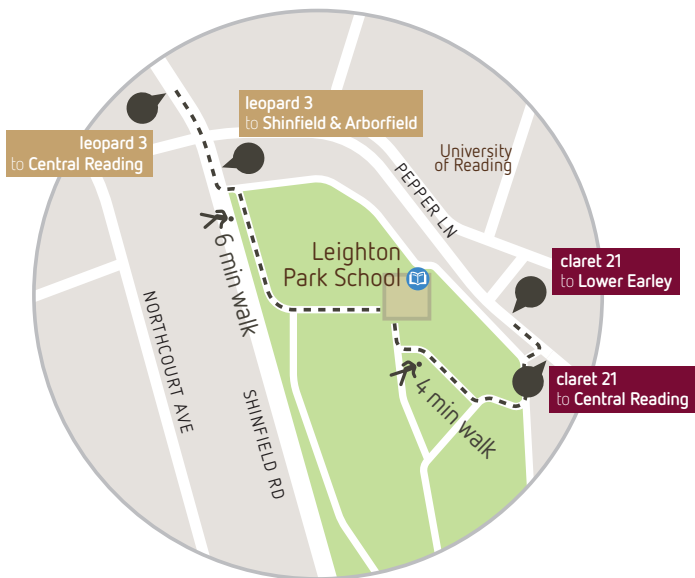

Reading buses in your pocket

plan journeys

buy tickets

track your bus

get the app

search Readingbuses

App Store | Google Play