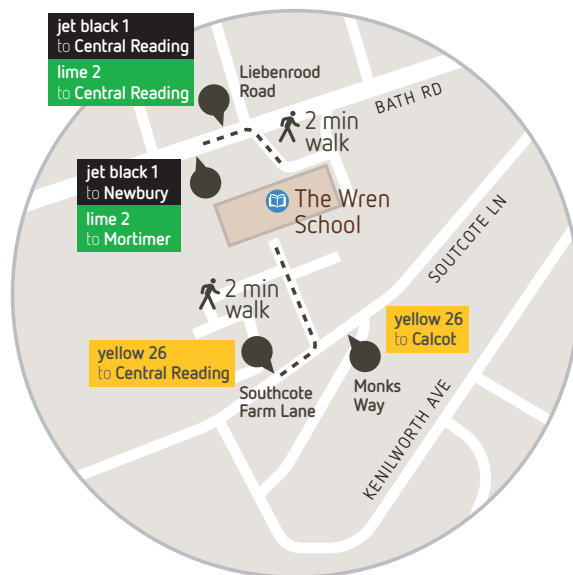

yellow
26

Central Reading | The Wren School

via Bath Road

to school am

Central Reading Blagrove Street stop EK	8.04
Central Reading St Mary's Butts stop CA	8.09
Bath Road Downshire Square	8.14
Southcote Lane Monks Way (for school)	8.18

from school pm

Southcote Farm Lane (for school)	3.14
Southcote Road Bath Road	3.20
Bath Road Downshire Square	3.22
West Reading Russell Street	3.25
Central Reading Cheapside stop CV	3.29
Central Reading Friar Street stop FN	3.31
Central Reading Blagrove Street stop EK	3.33

yellow
26

Calcot | The Wren School

via Ford's Farm & Beansheaf

to school am am

Calcot Sainsbury's	7.52	8.07
Beansheaf Fernhurst Road	7.55	8.10
Ford's Farm Albury Gardens	8.01	8.16
Southcote Dwyer Road Boundary	8.05	8.20
Southcote Farm Lane (for school)	8.14	8.29

from school pm

Southcote Lane Monks Way (for school)	3.17
Southcote Dwyer Road Boundary	3.26
Ford's Farm Albury Gardens	3.30
Beansheaf Fernhurst Road	3.35
Calcot Sainsbury's	3.38