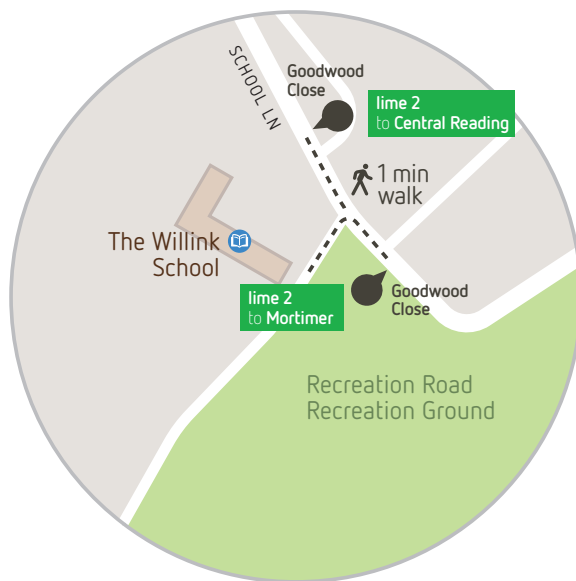

lime
2

Mortimer | The Willink School

via Burghfield Village Hall

to school

am

Mortimer Glenapp Grange	8.00
Burghfield Longmoor Lane	8.06
Burghfield Goodwood Close (for school)	8.11

from school

pm