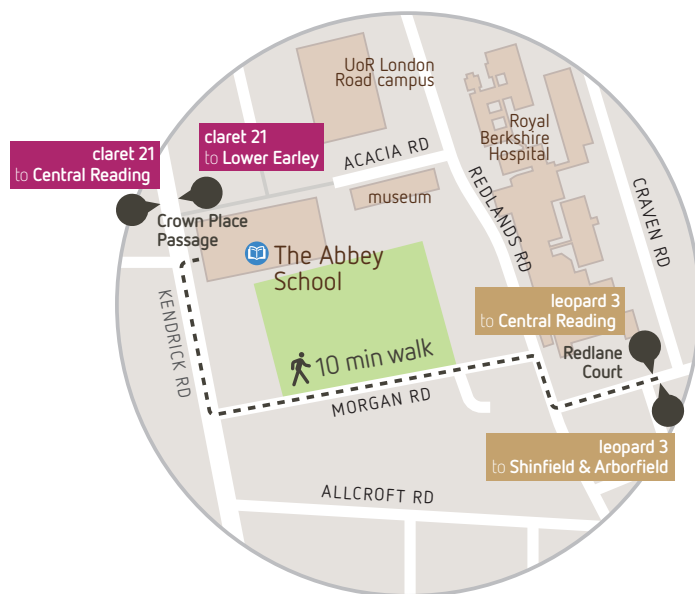

Caversham Park | The Abbey School

via Caversham Library

to school	am
Caversham Park Devon Drive	6.55
Caversham Park Queensway	6.59
Courtenay Drive Top	7.02
Caversham Library	7.19
ⓁⓂ Morgan Road (for school)	7.34

from school	pm
ⓁⓂ Morgan Road (for school)	4.04
Caversham Library	4.22
Courtenay Drive Top	4.34
Caversham Park Barnard Close	4.37
Caversham Park Earlsfield Close	4.42