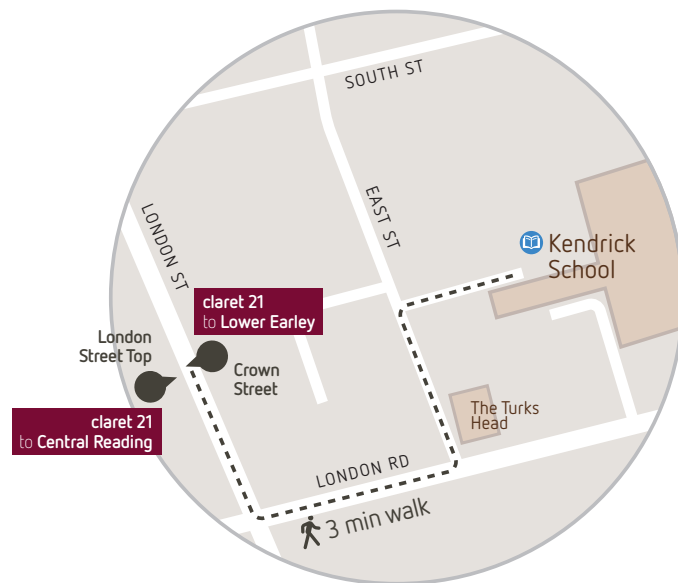

Lower Earley | Kendrick School

via Rushey Way & Chalfont Way

to school		am
	Lower Earley Chilcombe Way	7.35
	Lower Earley Chatton Close Asda	7.46
	Lower Earley Chalfont Way Circle	7.52
	Christchurch Road Christchurch Green	8.00
	London Street Top (for school)	8.07

from school		pm
	Crown Street (for school)	3.26
	Christchurch Road Christchurch Green	3.37
	Lower Earley Chalfont Way Circle	3.49
	Lower Earley Chatton Close Asda	3.54
	Lower Earley Chilcombe Way	4.00