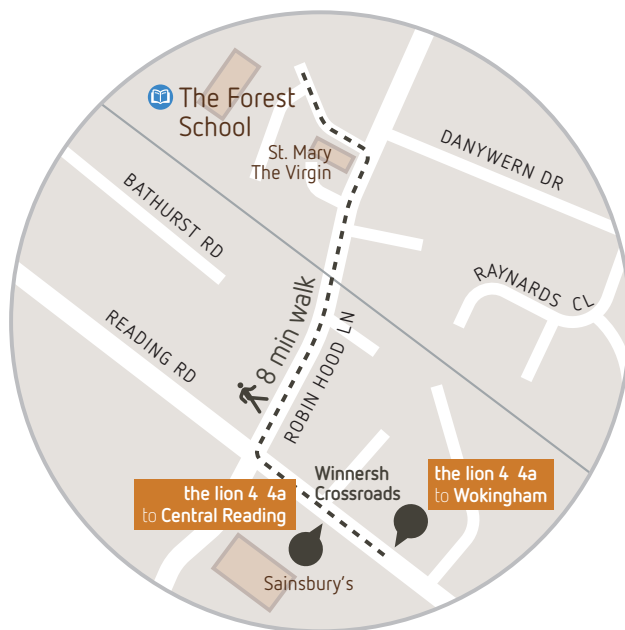

the lion 4

Central Reading | The Forest School

via Cemetery Junction & Three Tuns

to school	am
Central Reading St Mary's Butts stop CT	7.45
Central Reading Blagrave Street stop EO	7.49
Cemetery Junction stop E1	7.58
Wokingham Road Three Tuns	8.07
Loddon Bridge The George	8.14
Winnersh Crossroads (for school)	8.25

this bus runs as 4a

from school	pm
Winnersh Crossroads (for school)	3.51
Loddon Bridge The George	3.59
Wokingham Road Three Tuns	4.07
Cemetery Junction	4.15
Central Reading Duke Street stop MG	4.22
Central Reading Minster Street stop MM	4.26
Central Reading St Mary's Butts stop CT	4.26