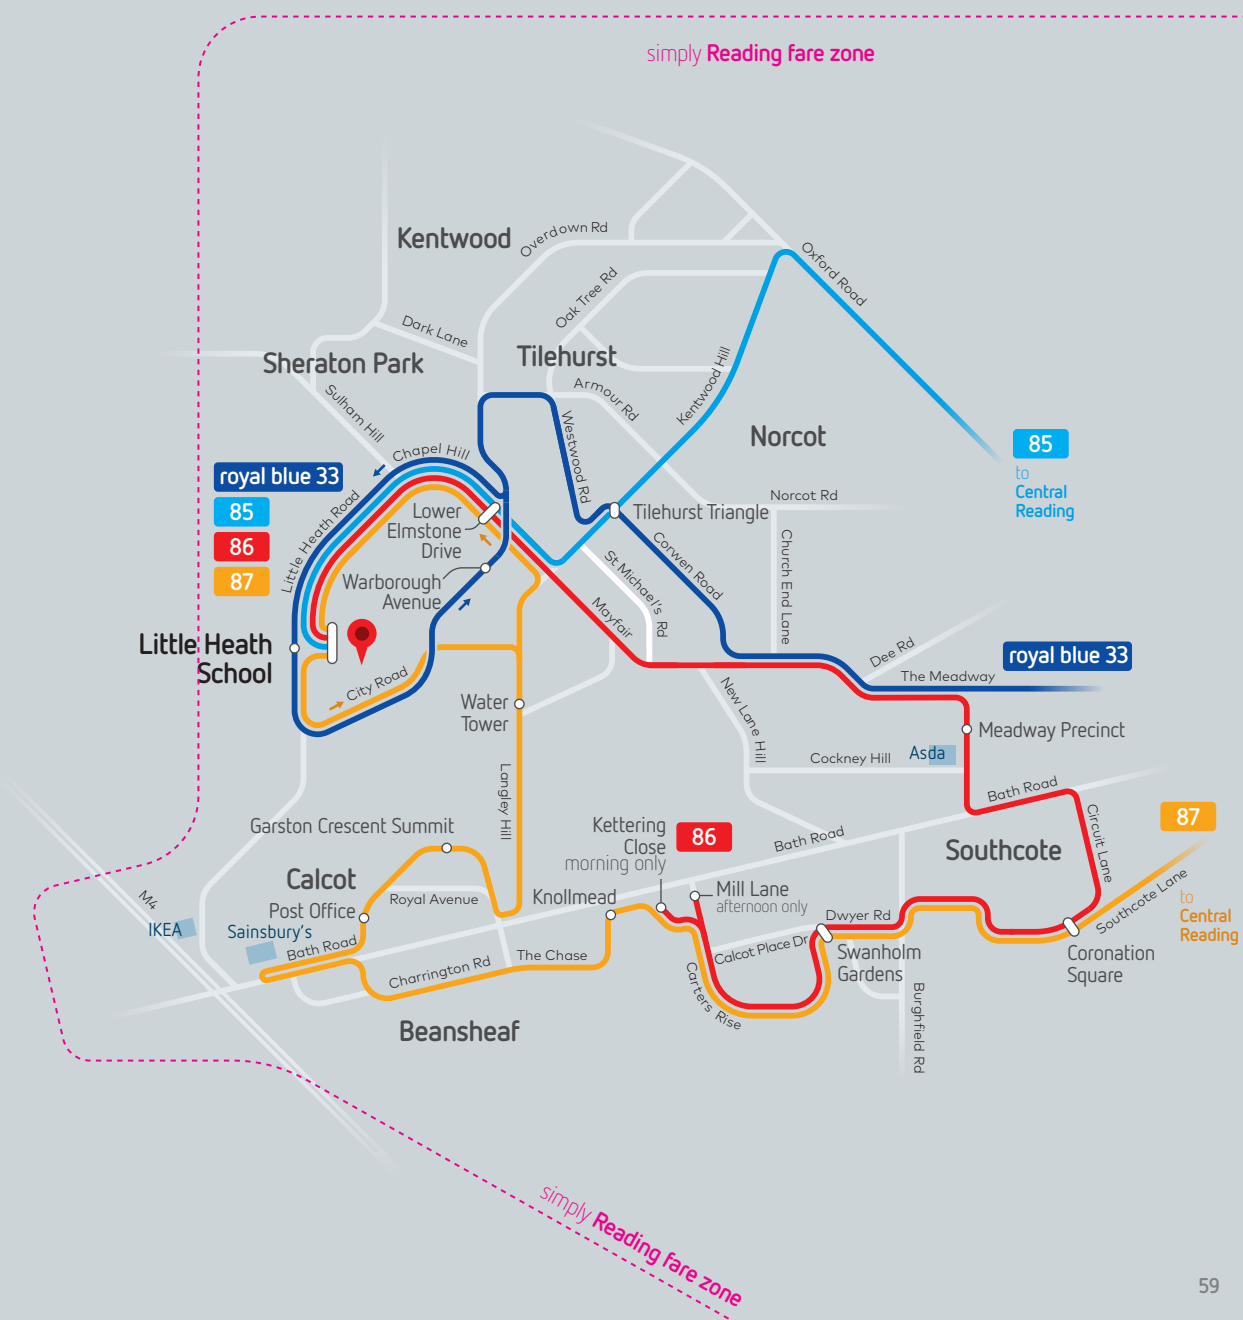

getting to & from Little Heath School

royal blue
33

Central Reading | Little Heath School

via Tilehurst Rd, Corwen Rd, Pierces Hill & Little Heath Rd

to school am

Central Reading Friar Street stop FE	7.30
Tilehurst Road Waverley Road	7.47
Tilehurst Triangle stop W	8.03
Little Heath School	8.12

from school pm

Little Heath School	3.50
Stratford Way	3.55
Tilehurst Triangle stop V	4.07
Tilehurst Road Waverley Road	4.22
Central Reading Station Road stop SD	4.35

86

Calcot | Little Heath School

via Meadway Precinct & Chapel Hill

to school am

Kettering Close	7.58
Meadway Precinct	8.16
Chapel Hill Lower Elmstone Drive	8.29
Little Heath School	8.32

from school pm

Little Heath School	3.35
Meadway Precinct	3.53
Swanholme Gardens	4.03
Calcot Mill Lane	4.08

85

Central Reading | Little Heath School

via Oxford Road & Kentwood Hill

to school am

Central Reading Friar Street stop FE	7.55
Central Reading Cheapside stop CX	7.57
Oxford Road Norcot Junction	8.05
Tilehurst Triangle	8.18
Little Heath School	8.26

from school pm

Little Heath School	3.35
Chapel Hill Lower Elmstone Drive	3.41
Tilehurst Triangle	3.47
Oxford Road Pond House	4.01
Central Reading Station Road stop SD	4.17

87

Central Reading | Little Heath School

via Southcote, Fords Farm & Beansheaf

to school am

Central Reading Blagrove Street stop EK	7.36
Coronation Square	7.51
Swanholme Gardens	7.56
Calcot Sainsbury's	8.07
Little Heath School	8.29

from school pm

Little Heath School	3.35
Calcot Sainsbury's	3.56
Dwyer Road Boundary	4.09
Coronation Square	4.14
Central Reading Blagrove Street stop EK	4.34

full timetables on reading-buses.co.uk
or pick up a leaflet