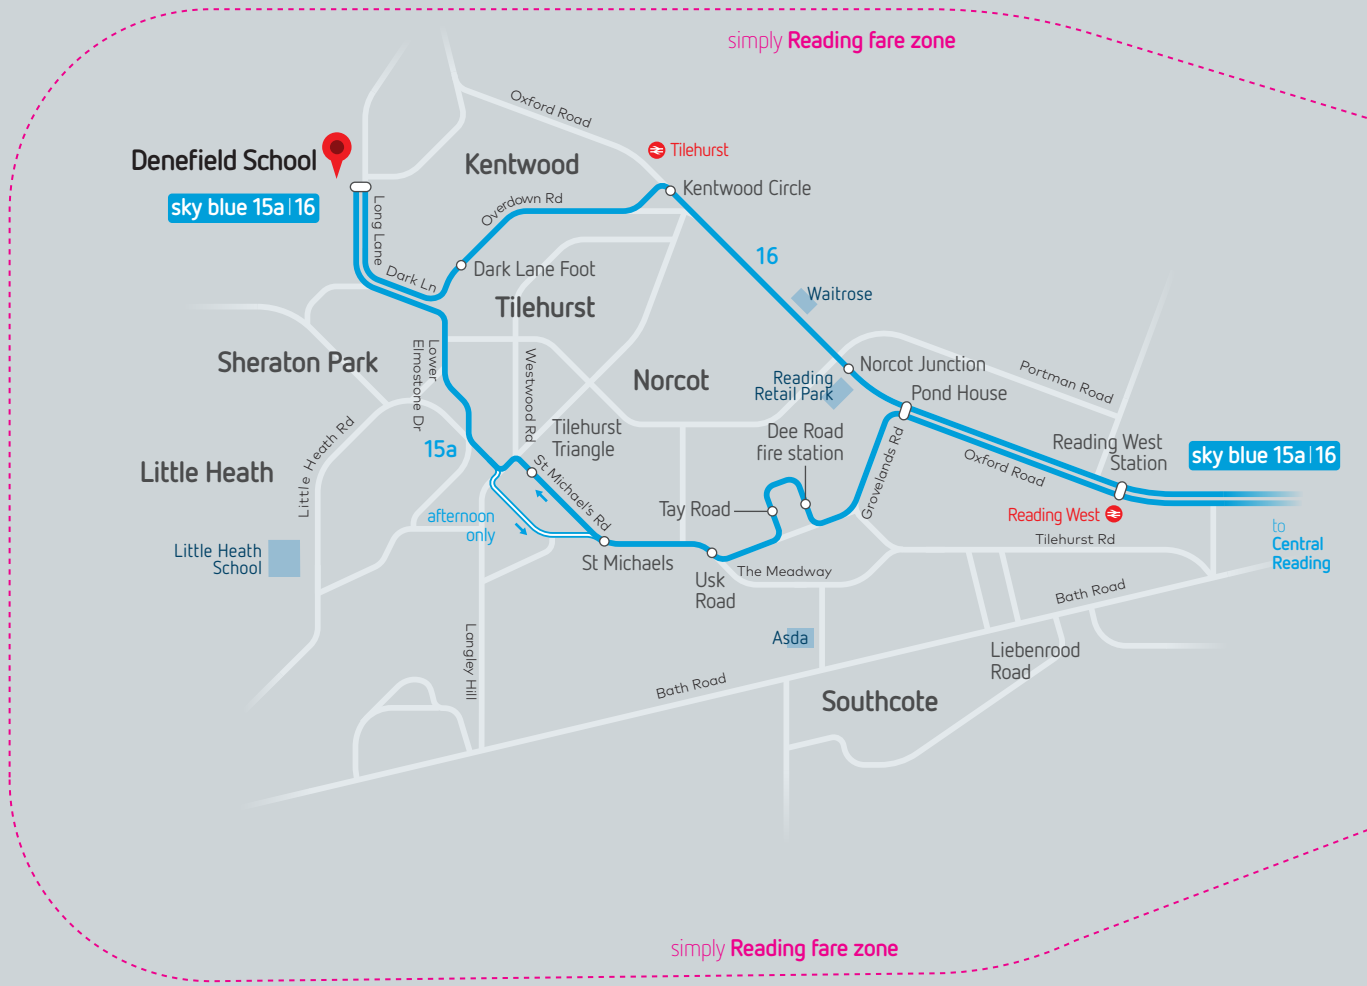

full timetables on reading-buses.co.uk
or pick up a leaflet

sky blue
15a

Central Reading | Denefield School
via Oxford Road, Dee Park & Tilehurst Triangle

to school		am
☞	Central Reading Friar Street stop FE	7.30
	Central Reading Cheapside stop CX	7.34
☞	Oxford Road Reading West Station	7.38
	Dee Road Spey Road	7.48
	Tilehurst Triangle stop Y	7.59
Ⓛ	Denefield School	8.10