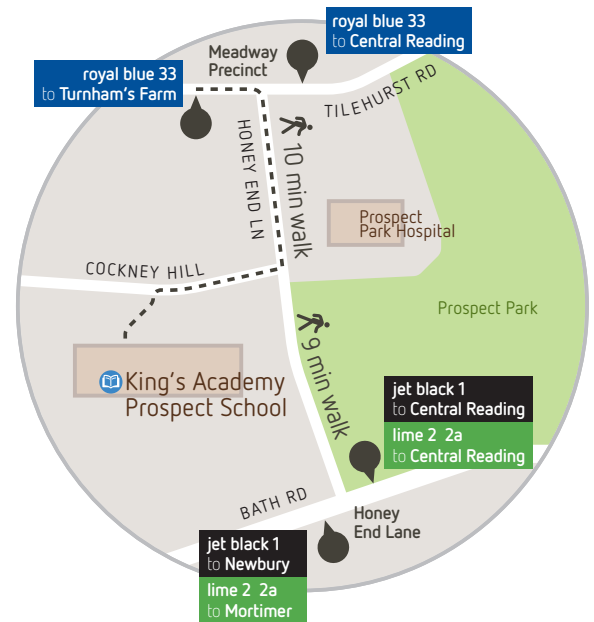

plan journeys
buy tickets
track your bus

get the app

search Readingbuses

App Store | Google Play