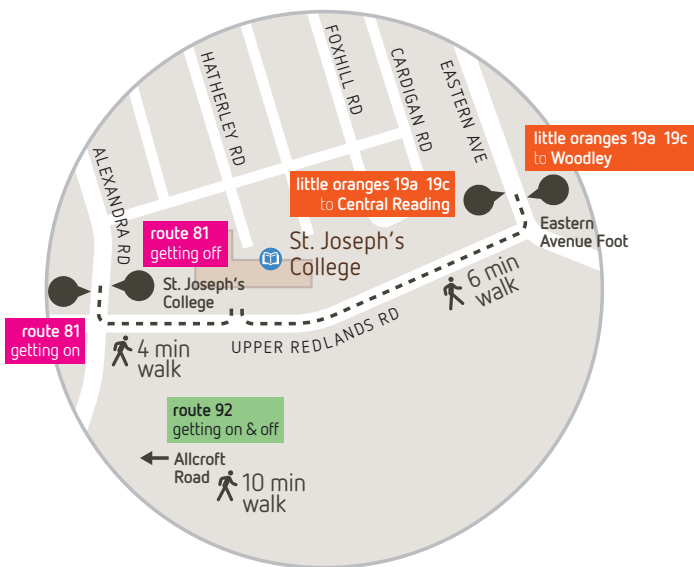

Mereok park&ride | St Joseph's College

via Three Mile Cross, Spencers Wood & Shinfield Road

to school am

Mereok park&ride	7.07
Three Mile Cross Post Office	7.10
Spencers Wood Fullbrook Avenue	7.18
Shinfield School Green	7.23
Shinfield Road Beech Road	7.38
Redlands Road Allcroft Road	7.51

from school pm

Redlands Road Allcroft Road	3.39
Shinfield Road Beech Road	3.57
Shinfield School Green	4.10
Spencers Wood Fullbrook Avenue	4.17
Three Mile Cross Post Office	4.22
Mereok park&ride	4.25

full timetables on reading-buses.co.uk
or pick up a leaflet