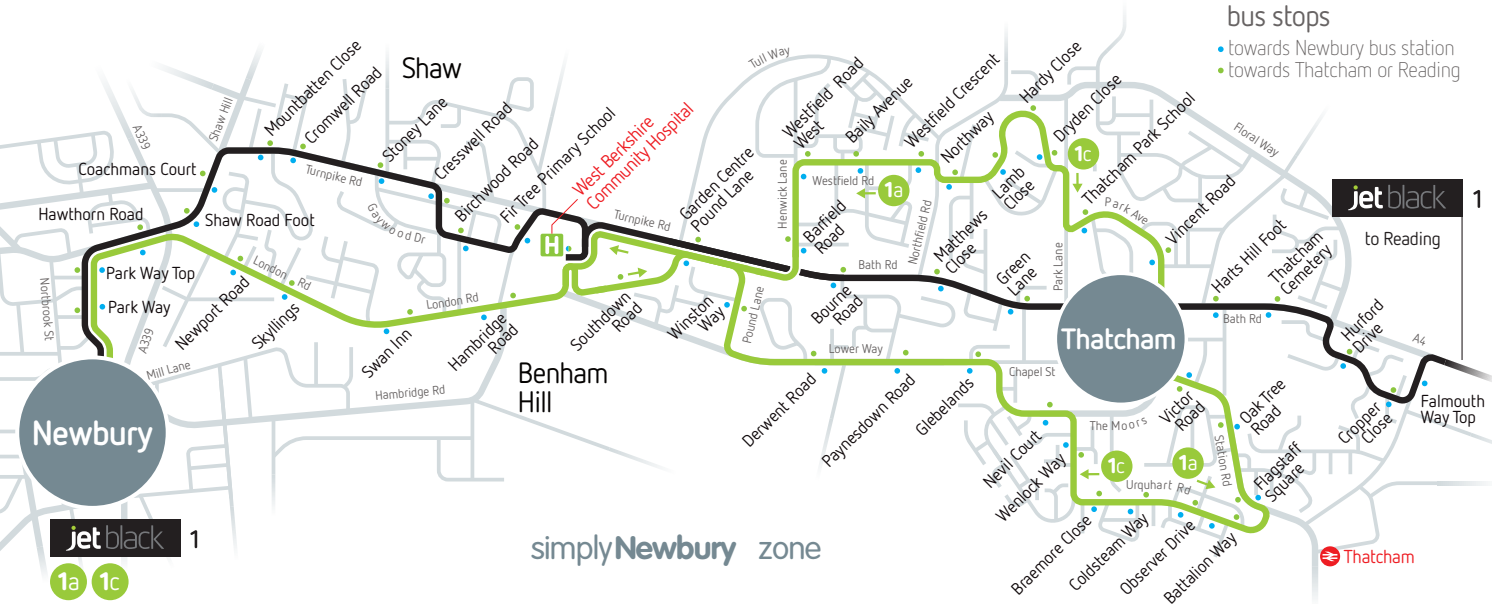

Newbury

- bus stops
- towards Thatcham or Reading

Thatcham

- bus stops
- towards Newbury Wharf
- towards Reading

- bus stops
- towards Newbury bus station
- towards Thatcham or Reading

jet black 1

1a 1c

simplyNewbury zone

jet black 1
to Reading

Thatcham