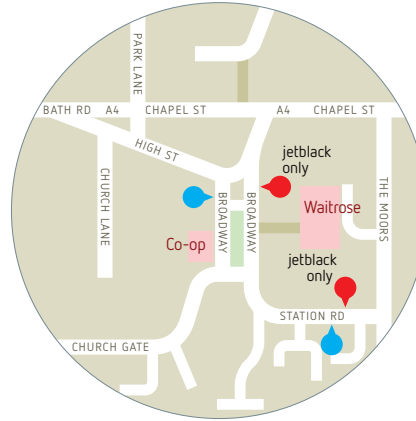

Newbury

- bus stops
- towards Thatcham or Reading

Thatcham

- bus stops
- towards Newbury Wharf
- towards Reading

- bus stops
- towards Newbury bus station
- towards Thatcham or Reading

jet black 1

1a 1c

simplyNewbury zone

jet black 1
to Reading

Thatcham