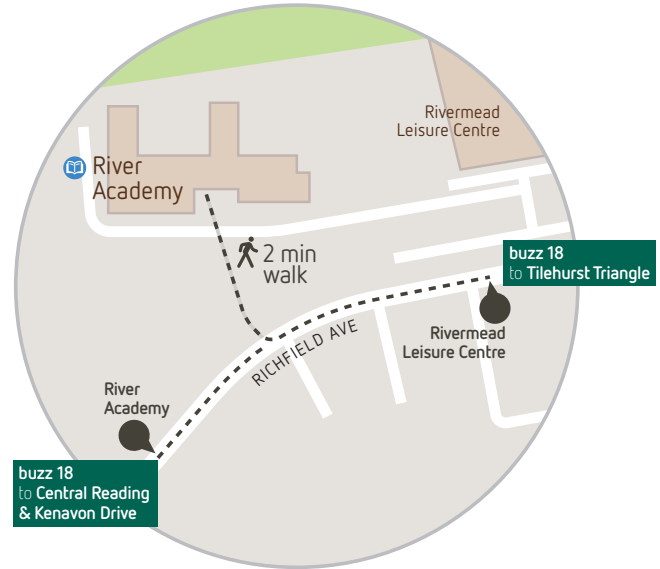

getting to & from River Academy

buzz
18

Kenavon Drive & Central Reading | River Academy via Caversham Road

to school		am			
Kenavon Drive		8.30			
Central Reading Friar Street stop FE		8.40			
Central Reading Greyfriars Road stop FG		8.41			
Rivermead Leisure Centre (for school)		8.50			
from school		pm	pm	pm	pm
River Academy		3.23	3.51	4.11	4.43
Central Reading Friar Street stop FN		3.37	4.07	4.27	5.00
Central Reading King's Road stop MF		3.40	4.10	4.30	5.03
Kenavon Drive		3.44	4.14	4.34	5.07

Fridays
only