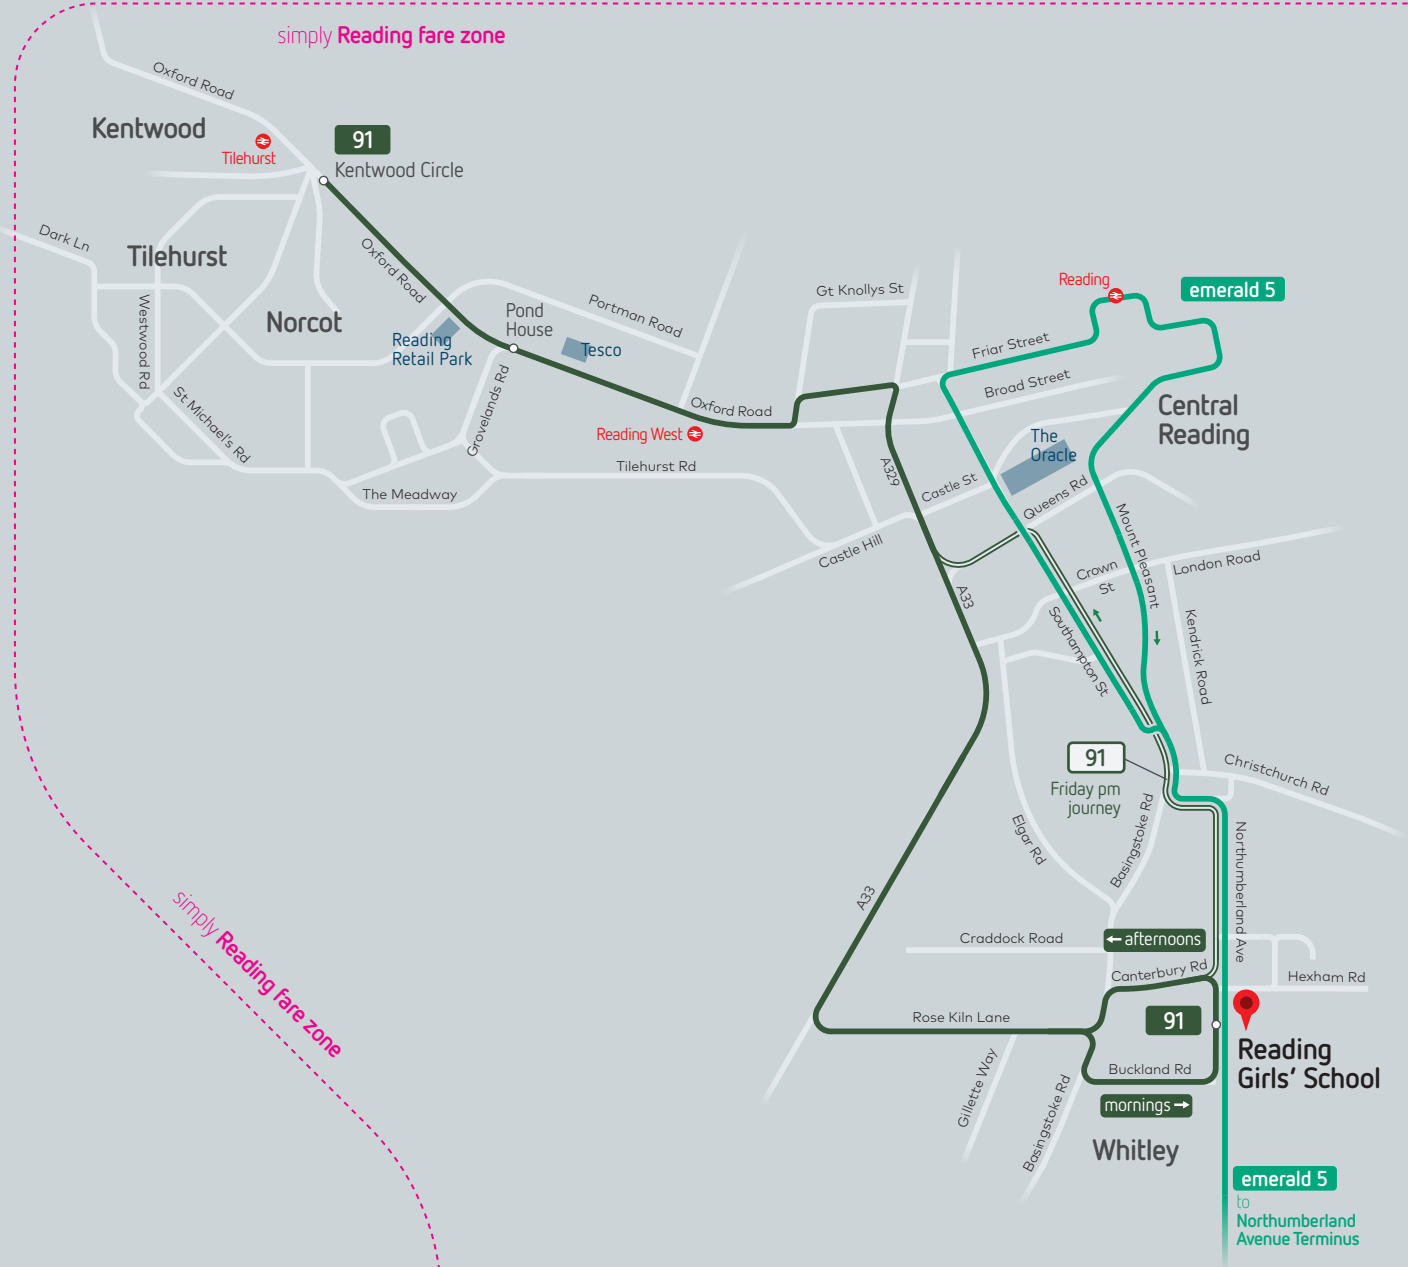

simply Reading fare zone

simply Reading fare zone

emerald 5
to
Northumberland
Avenue Terminus

getting to & from Reading Girls' School

emerald
5

Reading Station | Reading Girls' School via Whitley Street & Corbridge Road

to school

	am	am
Central Reading Station Road stop SC	7.57	8.09
Whitley Street	8.05	8.17
Warwick Road	8.08	8.20
Canterbury Road (for school)	8.12	8.24

from school

	pm	pm	pm
Canterbury Road (for school)	3.22	3.34	3.46
Warwick Road	3.27	3.39	3.51
Whitley Street	3.31	3.43	3.55
Central Reading Bridge Street stop MI	3.37	3.49	4.01
Central Reading Station Road stop SC	3.40	3.52	4.04

emerald
5

Northumberland Ave | Reading Girls' School

to school

	am	am
Northumberland Avenue terminus	8.01	8.13
Canterbury Road (for school)	8.09	8.21

from school

	pm	pm	pm
Canterbury Road (for school)	3.13	3.25	3.37
Northumberland Avenue terminus	3.20	3.32	3.44

91

Kentwood Circle | Reading Girls' School via Oxford Road

to school

	am
Kentwood Circle	7.40
Oxford Road George Street	7.53
Canterbury Road (for school)	8.18

from school

	pm
Canterbury Road (for school)	3.10
Oxford Road George Street	3.26
Kentwood Circle	3.40

on Fridays, this bus also drops
off at St Mary's Butts at 3.23

full timetables on reading-buses.co.uk
or pick up a leaflet

Reading buses in your pocket