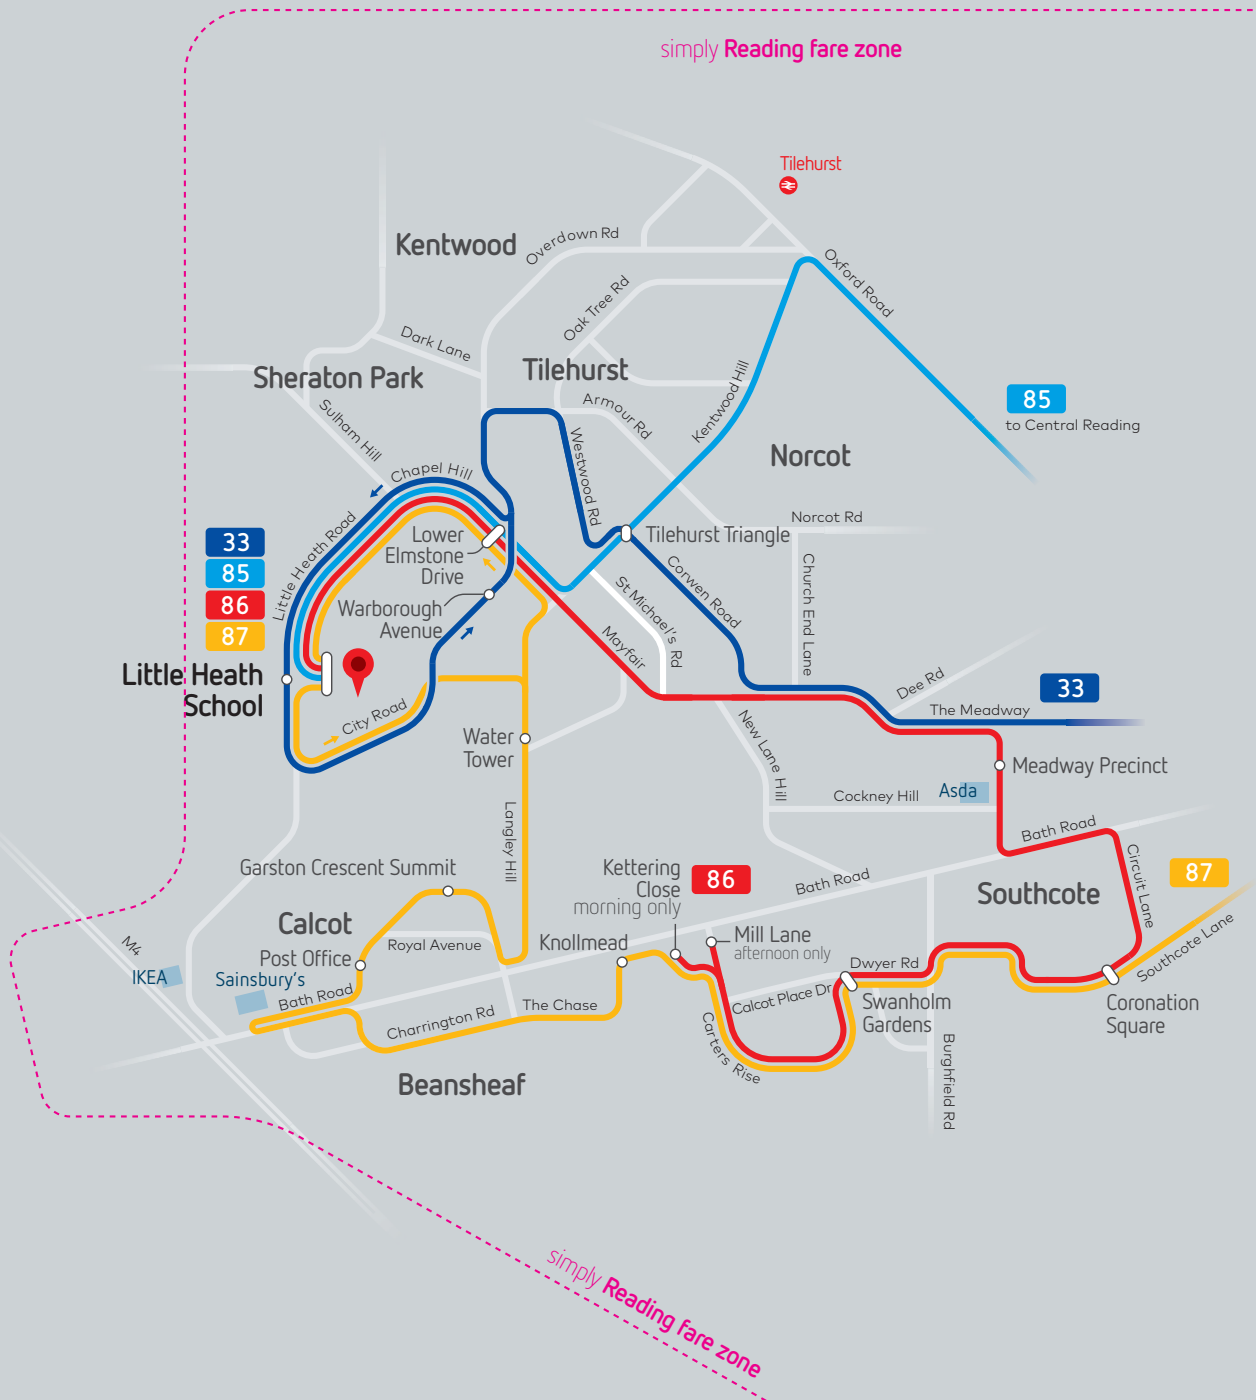

getting to & from  
Little Heath School

simply Reading fare zone

Tilehurst

Kentwood

Sheraton Park

Tilehurst

Norcot

85  
to Central Reading

33  
85  
86  
87

Little Heath School

33

Garston Crescent Summit

Calcot

86

Southcote

87

Beansheaf

simply Reading fare zone