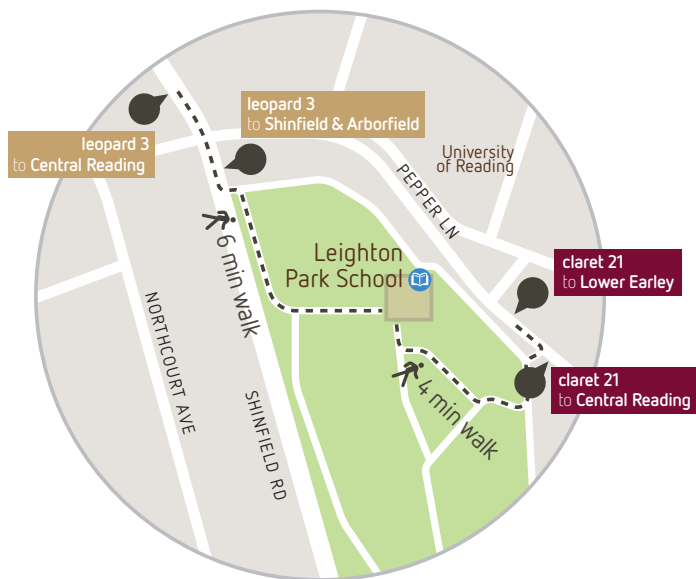

getting to & from Leighton Park School