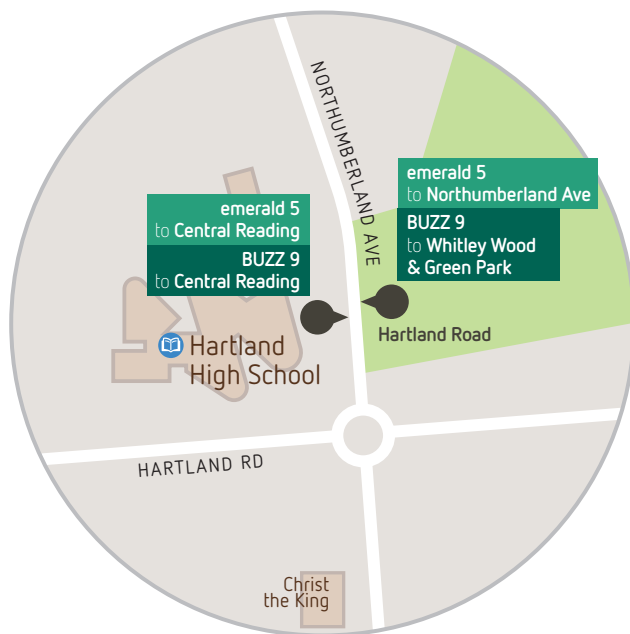

from school	pm	pm	pm
Whitley Hartland Road (for school)	3.04	3.16	3.28
Whitley Community Centre	3.07	3.19	3.31
Whitley Corbridge Road	3.12	3.24	3.36
Whitley Street	3.19	3.31	3.43
Central Reading Bridge Street stop MI	3.25	3.37	3.49
Central Reading St Mary's Butts stop CL	3.28	3.40	3.52

buzz
9

Reading Station | Hartland High School via Royal Berkshire Hospital & Cressingham Road

to school	am
Central Reading Station Road stop SC	7.40
Central Reading Market Place stop MA	7.42
Royal Berkshire Hospital Main entrance	7.47
Shinfield Road Cressingham Road Church	7.54
Whitley Staverton Road	7.58
Whitley Hartland Road (for school)	8.02

from school	pm
Whitley Hartland Road (for school)	3.05
Whitley Staverton Road	3.10
Shinfield Road Cressingham Road Church	3.14
Royal Berkshire Hospital Main entrance	3.24
Central Reading Duke Street stop MH	3.33
Central Reading Minster Street stop MP	3.35
Central Reading St Mary's Butts stop CR	3.38

buzz
9

Whitley Wood | Hartland High School via Engineers Court & Whitley Wood Road

to school	am
Worton Grange Imperial Way	7.58
Whitley Wood Engineers Court	8.01
Whitley Wood Holberton Road	8.03
Whitley Hartland Road (for school)	8.06

from school	pm
Whitley Hartland Road (for school)	3.10
Whitley Wood Holberton Road	3.12
Whitley Wood Engineers Court	3.16
Worton Grange Imperial Way	3.19

full timetables on reading-buses.co.uk
or pick up a leaflet