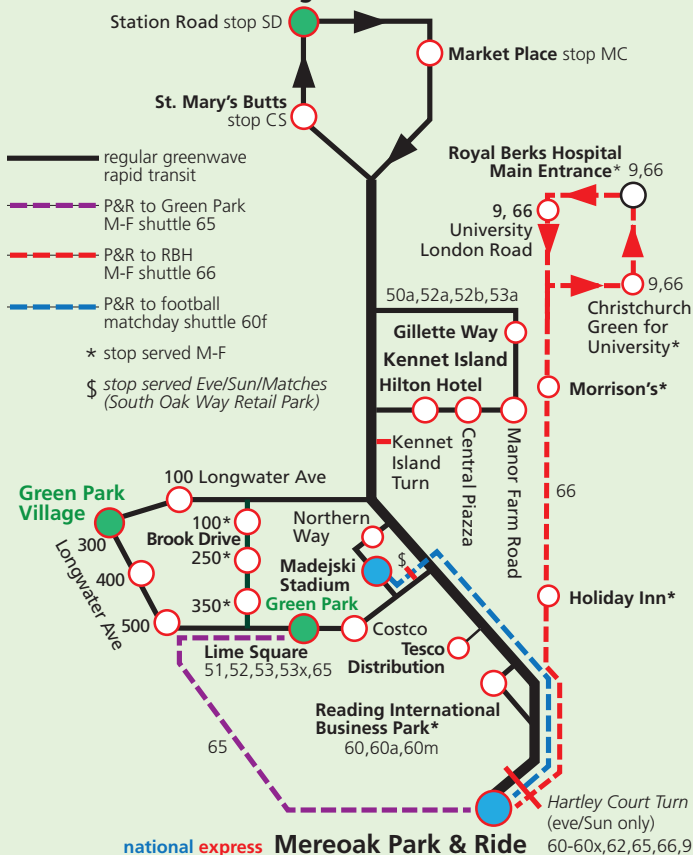

greenwave - rapid transit

Reading Station

- regular greenwave rapid transit
- - - P&R to Green Park M-F shuttle 65
- - - P&R to RBH M-F shuttle 66
- - - P&R to football matchday shuttle 60f
- * stop served M-F
- \$ stop served Eve/Sun/Matches (South Oak Way Retail Park)