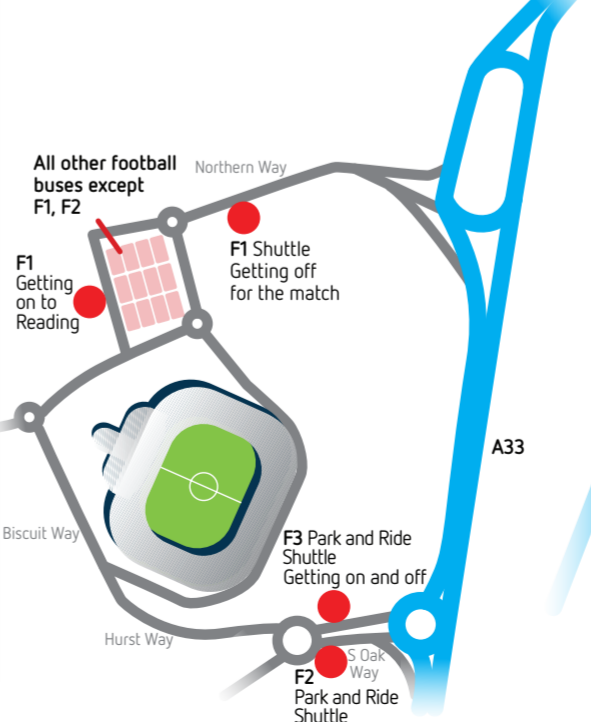

**bus stops near the stadium**

**where to catch the F1 Football Shuttle from Reading Station**

Circled stops indicate start of Reading zone. If in doubt, please ask your driver before putting money in the fare box