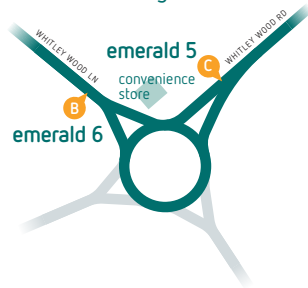

Whitley Wood | Central Reading

via Basingstoke Road & Whitley Street

emerald 6 | 6a

Mondays to Fridays except public holidays continued

	6a pm	6 pm	6 pm	6 pm	6 am	6 am	6 am	6 am	6 am
Whitley Wood Farmers Close		10.31	10.50	11.25					
Whitley Wood Engineers Court stop B		10.33	10.53	11.28	12.00	1.00	2.00	3.00	4.00
Tesco Depot	10.12	▼	▼	▼	▼	▼	▼	▼	▼
Basingstoke Road Whitley Park School	10.18	10.39	10.57	11.32	12.04	1.04	2.04	3.04	4.04
Whitley Street	10.24	10.44	11.02	11.37	12.09	1.09	2.09	3.09	4.09
Central Reading Station Road stop SC	10.31	10.51	11.09	11.44	12.15	1.15	2.15	3.15	4.15

night buses from
Engineers Court
you can catch either
emerald 5 or 6 to
Central Reading