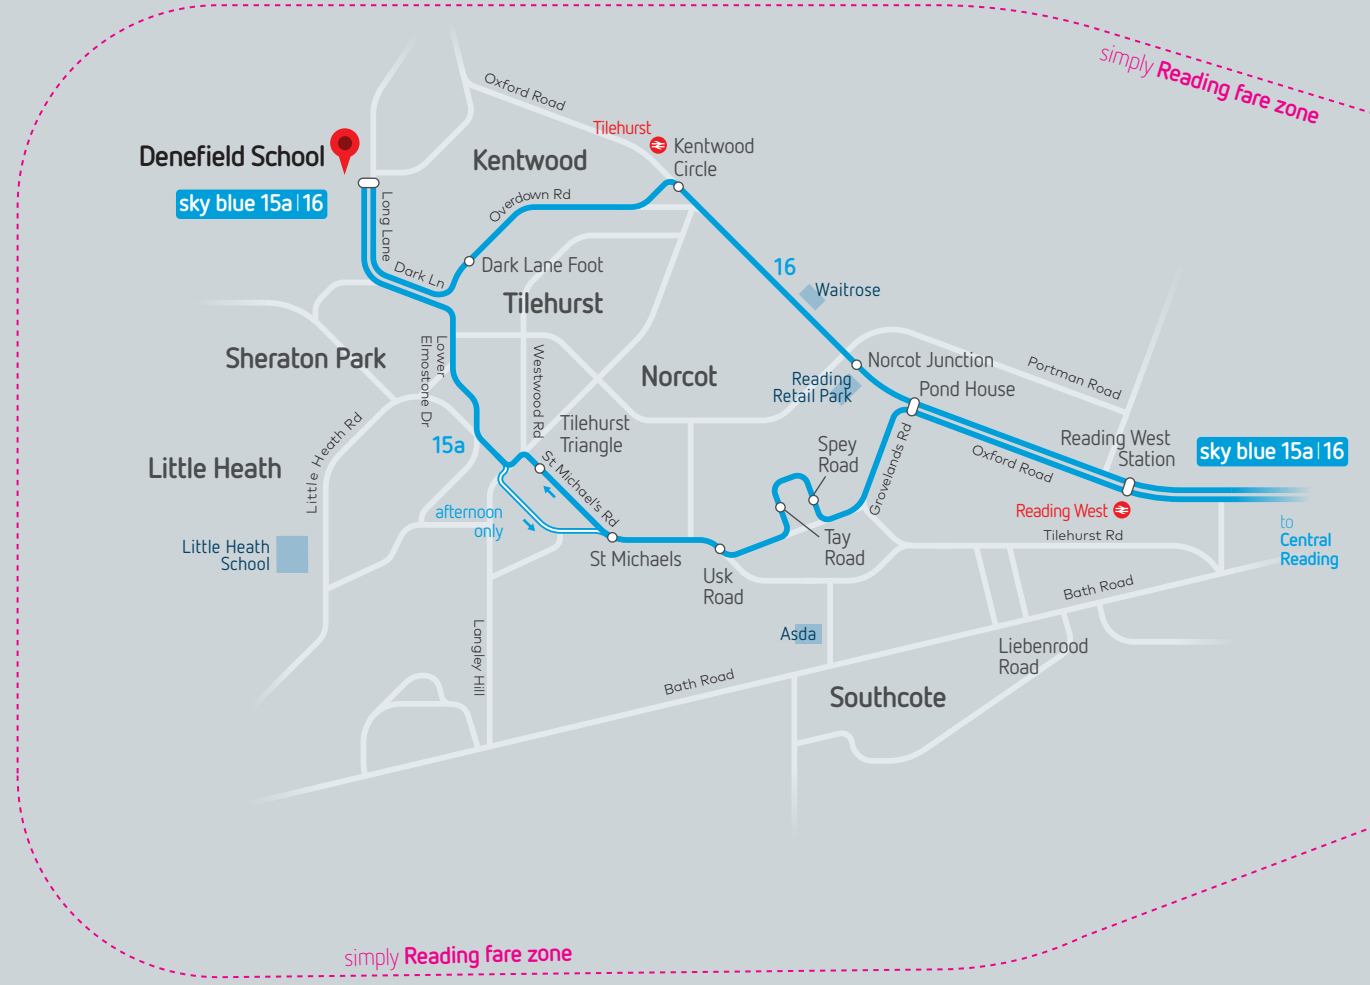

Denefield School

sky blue 15a | 16

Kentwood

Tilehurst
Kentwood Circle

Sheraton Park

Tilehurst

Norcot

Little Heath

Little Heath School

15a

afternoon only

16

sky blue 15a | 16

Reading West Station

to Central Reading

simply Reading fare zone

simply Reading fare zone

Oxford Road
Long Lane
Dark Ln
Overdown Rd
Dark Lane Foot
Lower Elmstone Dr
Westwood Rd
Tilehurst Triangle
St Michael's Rd
Usk Road
Tay Road
Spey Road
Reading Retail Park
Norcot Junction
Pond House
Portman Road
Grovelands Rd
Oxford Road
Bath Road
Liebenroad Road
Langley Hill

Asda

Southcote