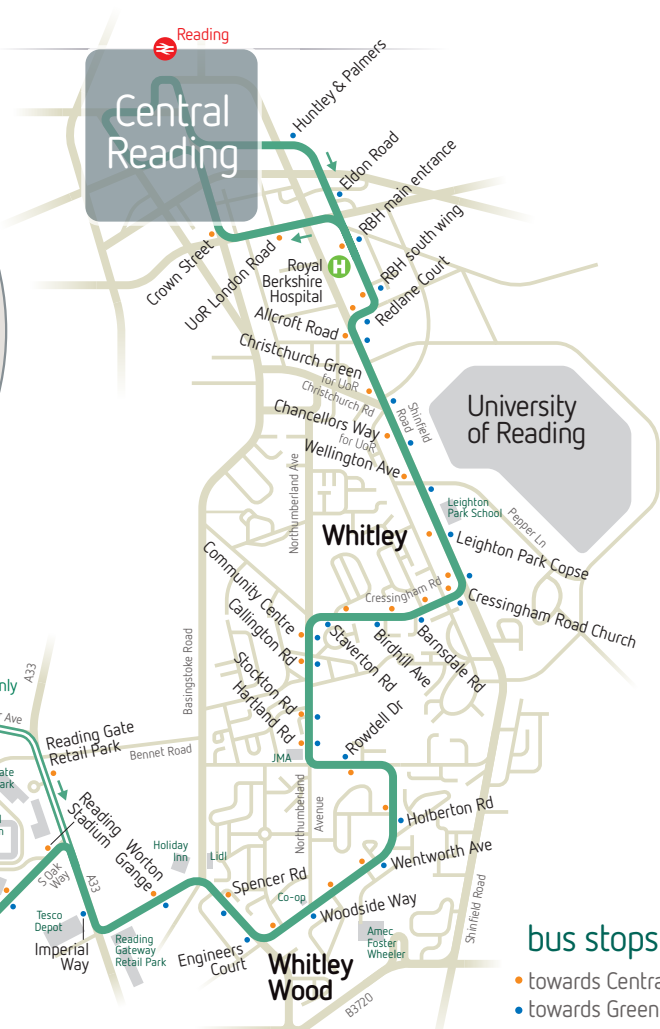

Royal Berkshire Hospital bus stops

- towards Central Reading
- towards Green Park

bus stops

- towards Central Reading
- towards Green Park

Central Reading bus stops

- towards Central Reading
- towards Green Park

handy connections

Reading College 5 min walk from Eldon Rd or RBH main entrance
 University get off at Christchurch Green or Chancellors Way