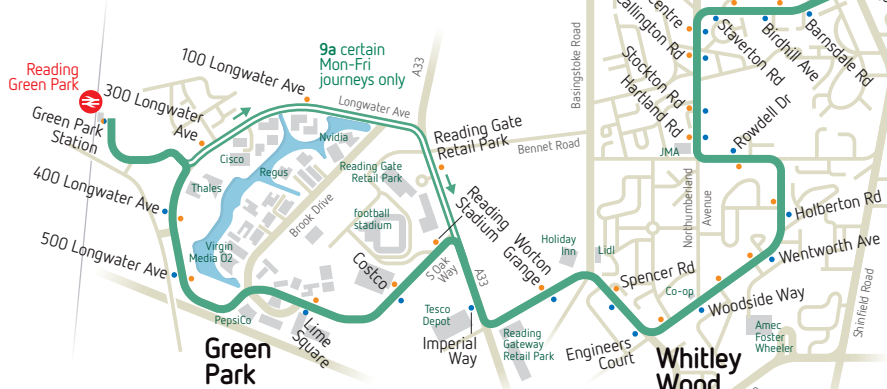

Royal Berkshire Hospital bus stops

- towards Central Reading
- towards Green Park

bus stops

- towards Central Reading
- towards Green Park

Central Reading bus stops

- towards Central Reading
- towards Green Park

handy connections

Reading College 5 min walk from Eldon Rd or RBH main entrance
 University get off at Christchurch Green or Chancellors Way