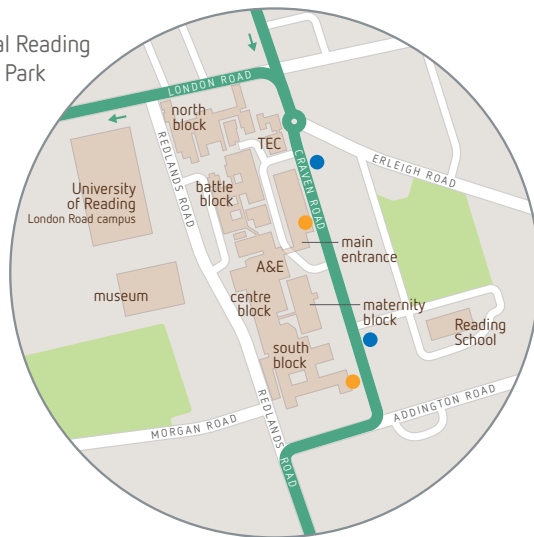

Royal Berkshire Hospital bus stops

- towards Central Reading
- towards Green Park

bus stops

- towards Central Reading
- towards Green Park

Central Reading bus stops

- towards Central Reading
- towards Green Park

handy connections

Reading College 5 min walk from Eldon Rd or RBH main entrance
 University get off at Christchurch Green or Chancellors Way