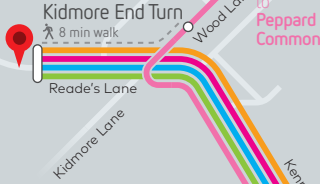

# getting to & from Maiden Erlegh Chiltern Edge School

simply Wokingham & Reading fare zone

pink 25

**Maiden Erlegh  
Chiltern Edge School**

82 83 84 92

simply Reading fare zone

**Emmer Green**

**Caversham Park**

82 83 92

↑ mornings

afternoons ↓

**Caversham**

**Lower Caversham**

84

simply Reading fare zone

**Caversham Heights**

82

**Caversham Road  
Fire Station**

pink 25 82 83 92

84

pm journey

84

pm journey

84