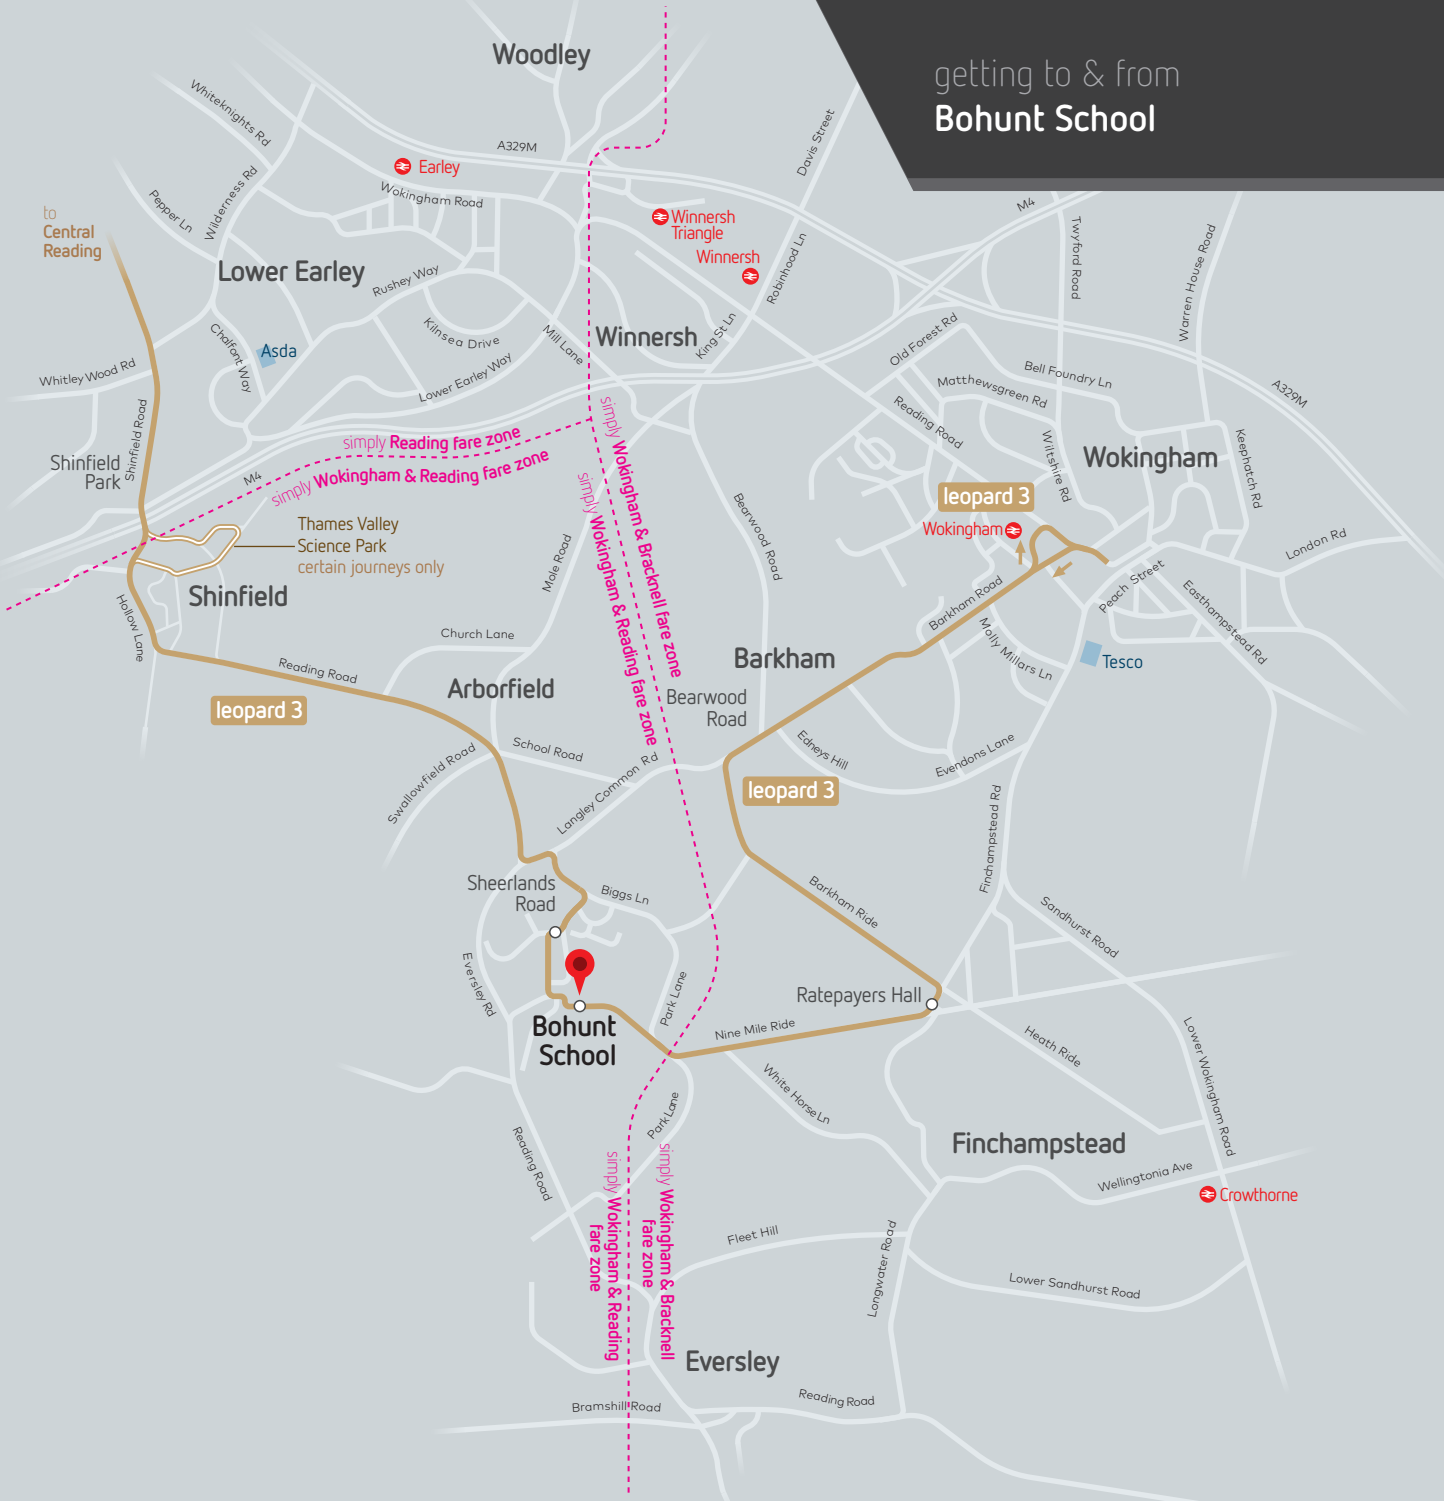

getting to & from Bohunt School

to
Central
Reading

Lower Earley

Shinfield

leopard 3

Arborfield

Bohunt
School

simply Wokingham & Bracknell
fare zone
simply Wokingham & Reading
fare zone

Eversley

Woodley

Earley

Wokingham
Triangle
Winnersh

Wokingham & Bracknell
fare zone

Barkham

leopard 3

Ratepayers Hall

Finchampstead

Wokingham

leopard 3

Wokingham

Tesco

Crowthorne

Asda

Tesco

Thames Valley
Science Park
certain journeys only