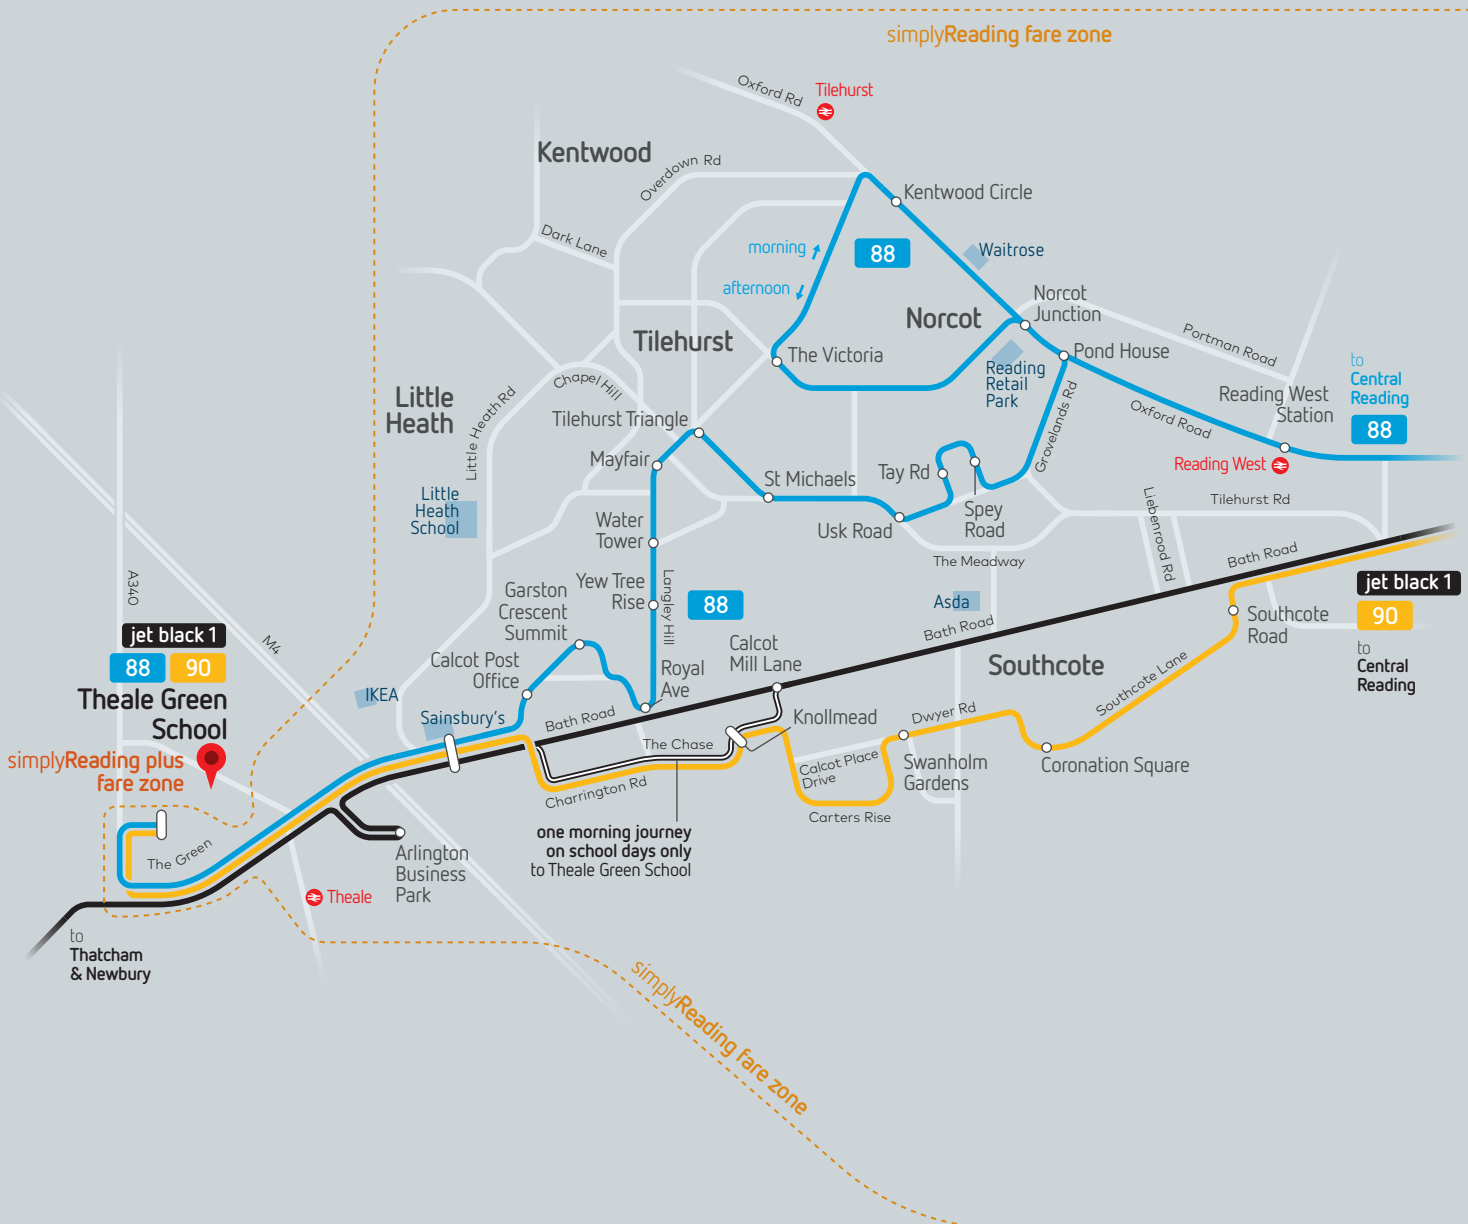

Oxford Road | Theale Green School

via Norcot, Dee Park, Tilehurst Triangle & Garston Crescent

to school am

Central Reading Friar Street stop FE	6.48
Oxford Road Beresford Road	6.56
Oxford Road Norcot Junction	7.01
Tilehurst The Victoria	7.06
Oxford Road Kentwood Circle	7.12
Dee Road Spey Road	7.22
Tilehurst Triangle stop Y	7.35
Tilehurst Water Tower	7.40
Calcot Garston Crescent Summit	7.46
Calcot Sainsbury's	7.52
Theale Green School	8.02

from school pm

Theale Green School	3.10
Calcot Sainsbury's	3.18
Calcot Garston Crescent Summit	3.22
Tilehurst Water Tower	3.30
Tilehurst Triangle stop Z	3.37
Dee Road Spey Road	3.48
Oxford Road Norcot Junction	4.00
Oxford Road Kentwood Circle	4.05
Tilehurst The Victoria	4.09
Oxford Road Beresford Road	4.23
Central Reading Station Road stop SD	4.33