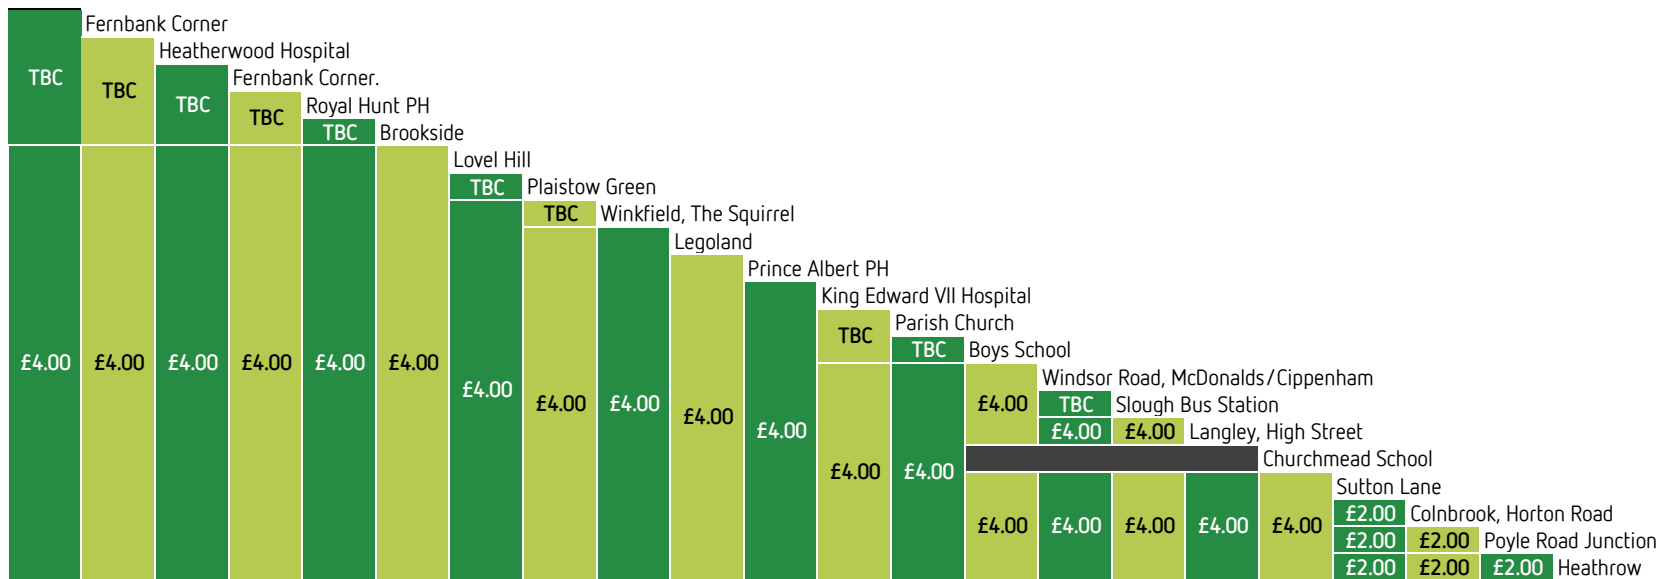

flightline 703 Adult single fares

flightline 703 Adult same-day return fares

Bracknell Bus Station (Green Line)

flightline 703 Child single fares

3.1

flightline 703 Child same-day return fares