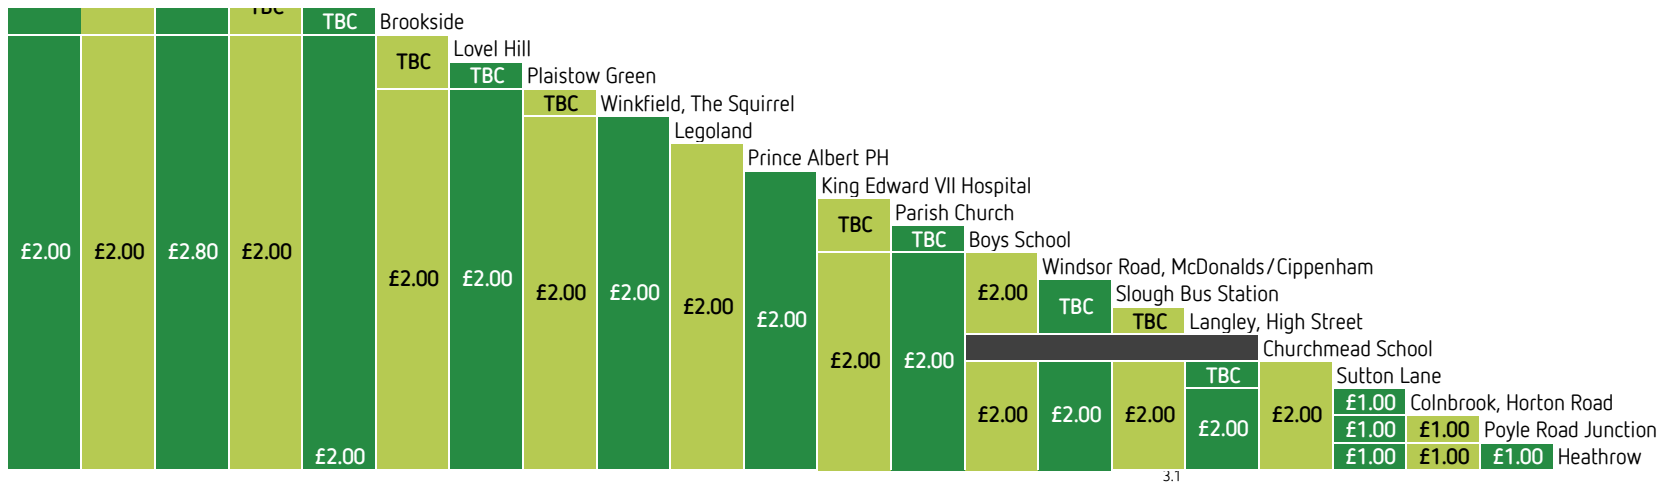

flightline 703 Adult single fares

flightline 703 Adult same-day return fares

Bracknell Bus Station (Green Line)

flightline 703 Child single fares

3.1

flightline 703 Child same-day return fares