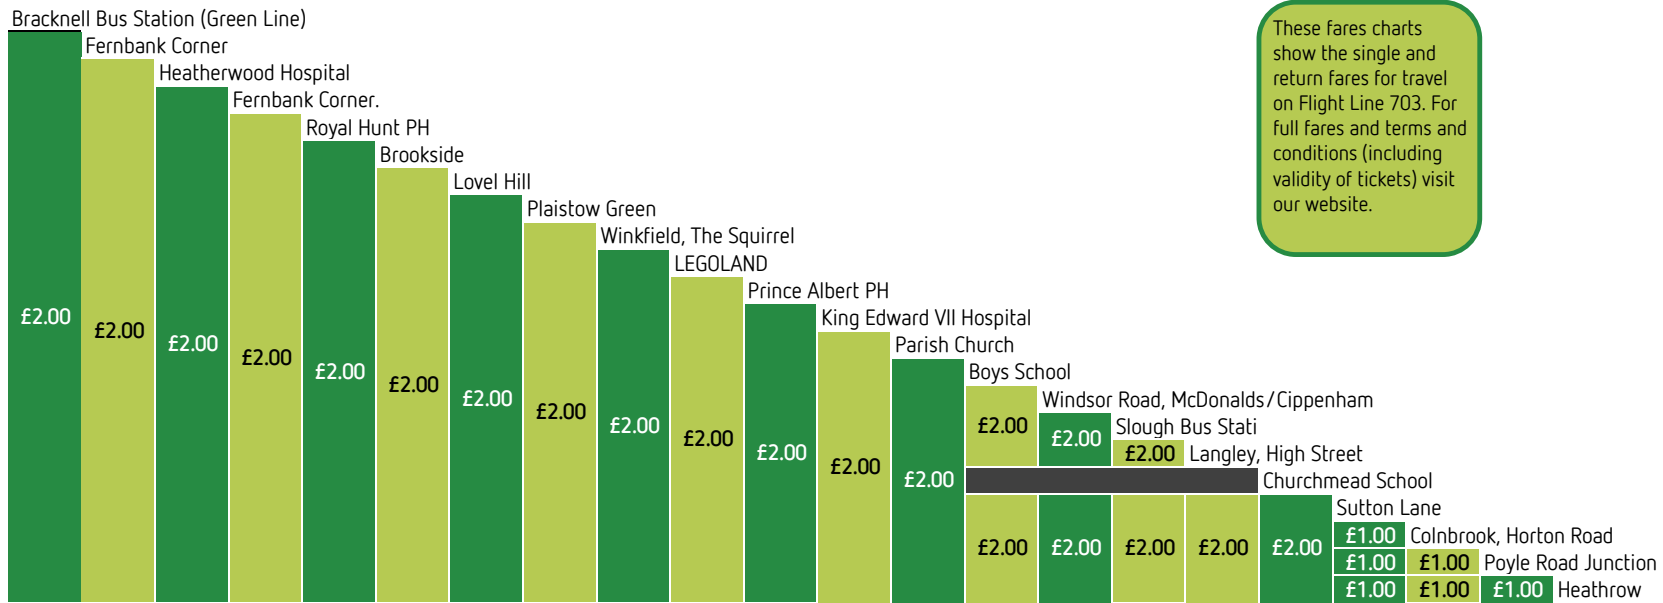

flightline 703 Adult single fares

flightline 703 Adult same-day return fares

Bracknell Bus Station (Green Line)

flightline 703 Child single fares

3.1

flightline 703 Child same-day return fares