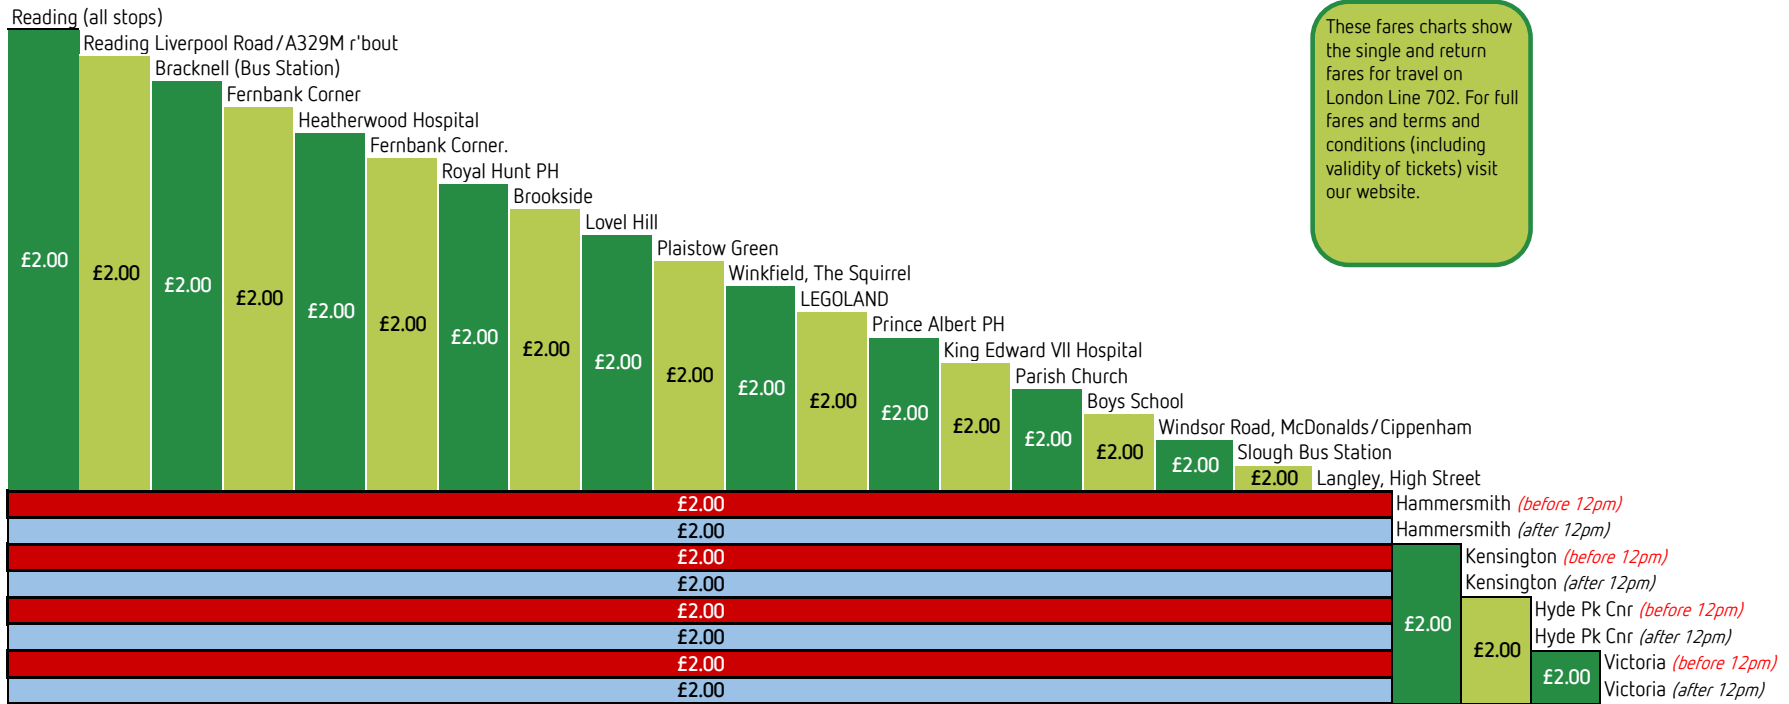

### Adult single fares

### Adult same-day return fares

Reading (all stops)

### Child single fares

Reading (all stops)

£2.00	£2.00	£2.00	TBC	TBC	TBC	Royal Hunt	TBC	B/Side / Hatch Lane Farm	TBC	Lovel Hill	TBC	Plaistow Green	TBC	Squirrel / Crouch Lane	LEGOLAND	Prince Albert / Imperial Road	£2.00	Hospital (Windsor)	TBC	Parish Church (Windsor)	TBC	Boys School (Windsor)	£2.00	Ragstone Road	TBC	Slough (Bus Station)	TBC	Langley High St / Ditton Rd	
£2.00																												Hammersmith ( <i>before 12pm</i> )	
£2.00																												Hammersmith ( <i>after 12pm</i> )	
£2.00																												Kensington ( <i>before 12pm</i> )	
£2.00																												Kensington ( <i>after 12pm</i> )	
£2.00																												TBC	Hyde Pk Cnr ( <i>before 12pm</i> )
£2.00																												TBC	Hyde Pk Cnr ( <i>after 12pm</i> )
£2.00																												TBC	Victoria ( <i>before 12pm</i> )
£2.00																												TBC	Victoria ( <i>after 12pm</i> )

Child same-day return fares

Reading (all stops)

TBC	Reading	Liverpool Road / A329M r'bout	TBC	Bracknell (Bus Station)	TBC	Fernbank Corner	TBC	Heatherwood Hospital	TBC	Fernbank Corner	TBC	Royal Hunt	TBC	B/Side / Hatch Lane Farm	TBC	Lovel Hill	TBC	Plaistow Green
-----	---------	-------------------------------	-----	-------------------------	-----	-----------------	-----	----------------------	-----	-----------------	-----	------------	-----	--------------------------	-----	------------	-----	----------------