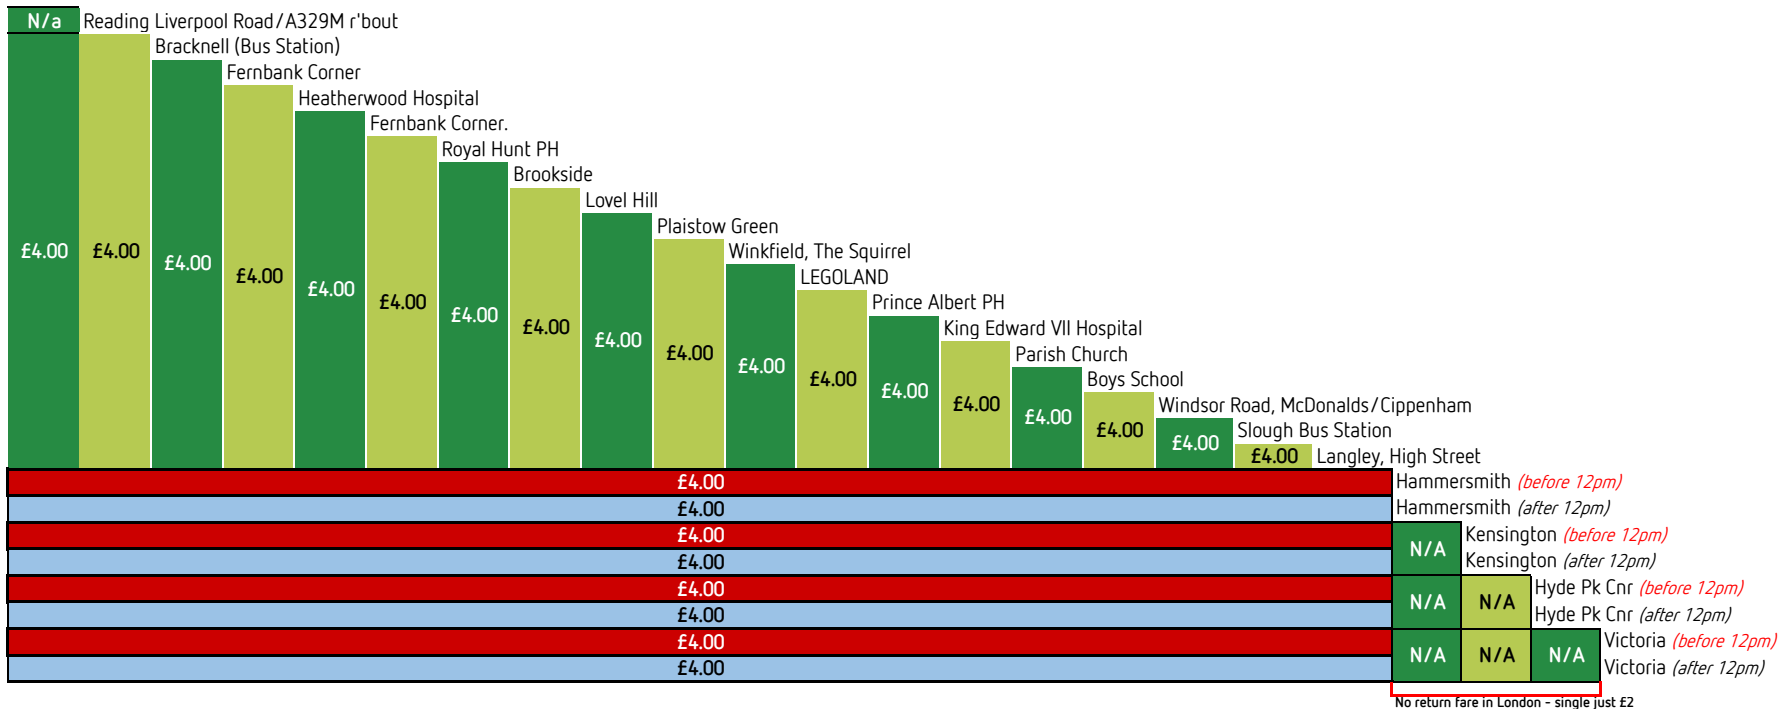

### Adult single fares

### Adult same-day return fares

Reading (all stops)

### Child single fares

Reading (all stops)

£2.00	£2.00	£2.00	TBC	TBC	TBC	Royal Hunt	TBC	B/Side / Hatch Lane Farm	TBC	Lovel Hill	TBC	Plaistow Green	TBC	Squirrel / Crouch Lane	LEGOLAND	Prince Albert / Imperial Road	£2.00	Hospital (Windsor)	TBC	Parish Church (Windsor)	TBC	Boys School (Windsor)	£2.00	Ragstone Road	TBC	Slough (Bus Station)	TBC	Langley High St / Ditton Rd	
£2.00																												Hammersmith ( <i>before 12pm</i> )	
£2.00																												Hammersmith ( <i>after 12pm</i> )	
£2.00																												Kensington ( <i>before 12pm</i> )	
£2.00																												Kensington ( <i>after 12pm</i> )	
£2.00																												TBC	Hyde Pk Cnr ( <i>before 12pm</i> )
£2.00																												TBC	Hyde Pk Cnr ( <i>after 12pm</i> )
£2.00																												TBC	Victoria ( <i>before 12pm</i> )
£2.00																												TBC	Victoria ( <i>after 12pm</i> )

Child same-day return fares

Reading (all stops)

TBC	Reading	Liverpool Road / A329M r'bout	TBC	Bracknell (Bus Station)	TBC	Fernbank Corner	TBC	Heatherwood Hospital	TBC	Fernbank Corner	TBC	Royal Hunt	TBC	B/Side / Hatch Lane Farm	TBC	Lovel Hill	TBC	Plaistow Green
-----	---------	-------------------------------	-----	-------------------------	-----	-----------------	-----	----------------------	-----	-----------------	-----	------------	-----	--------------------------	-----	------------	-----	----------------